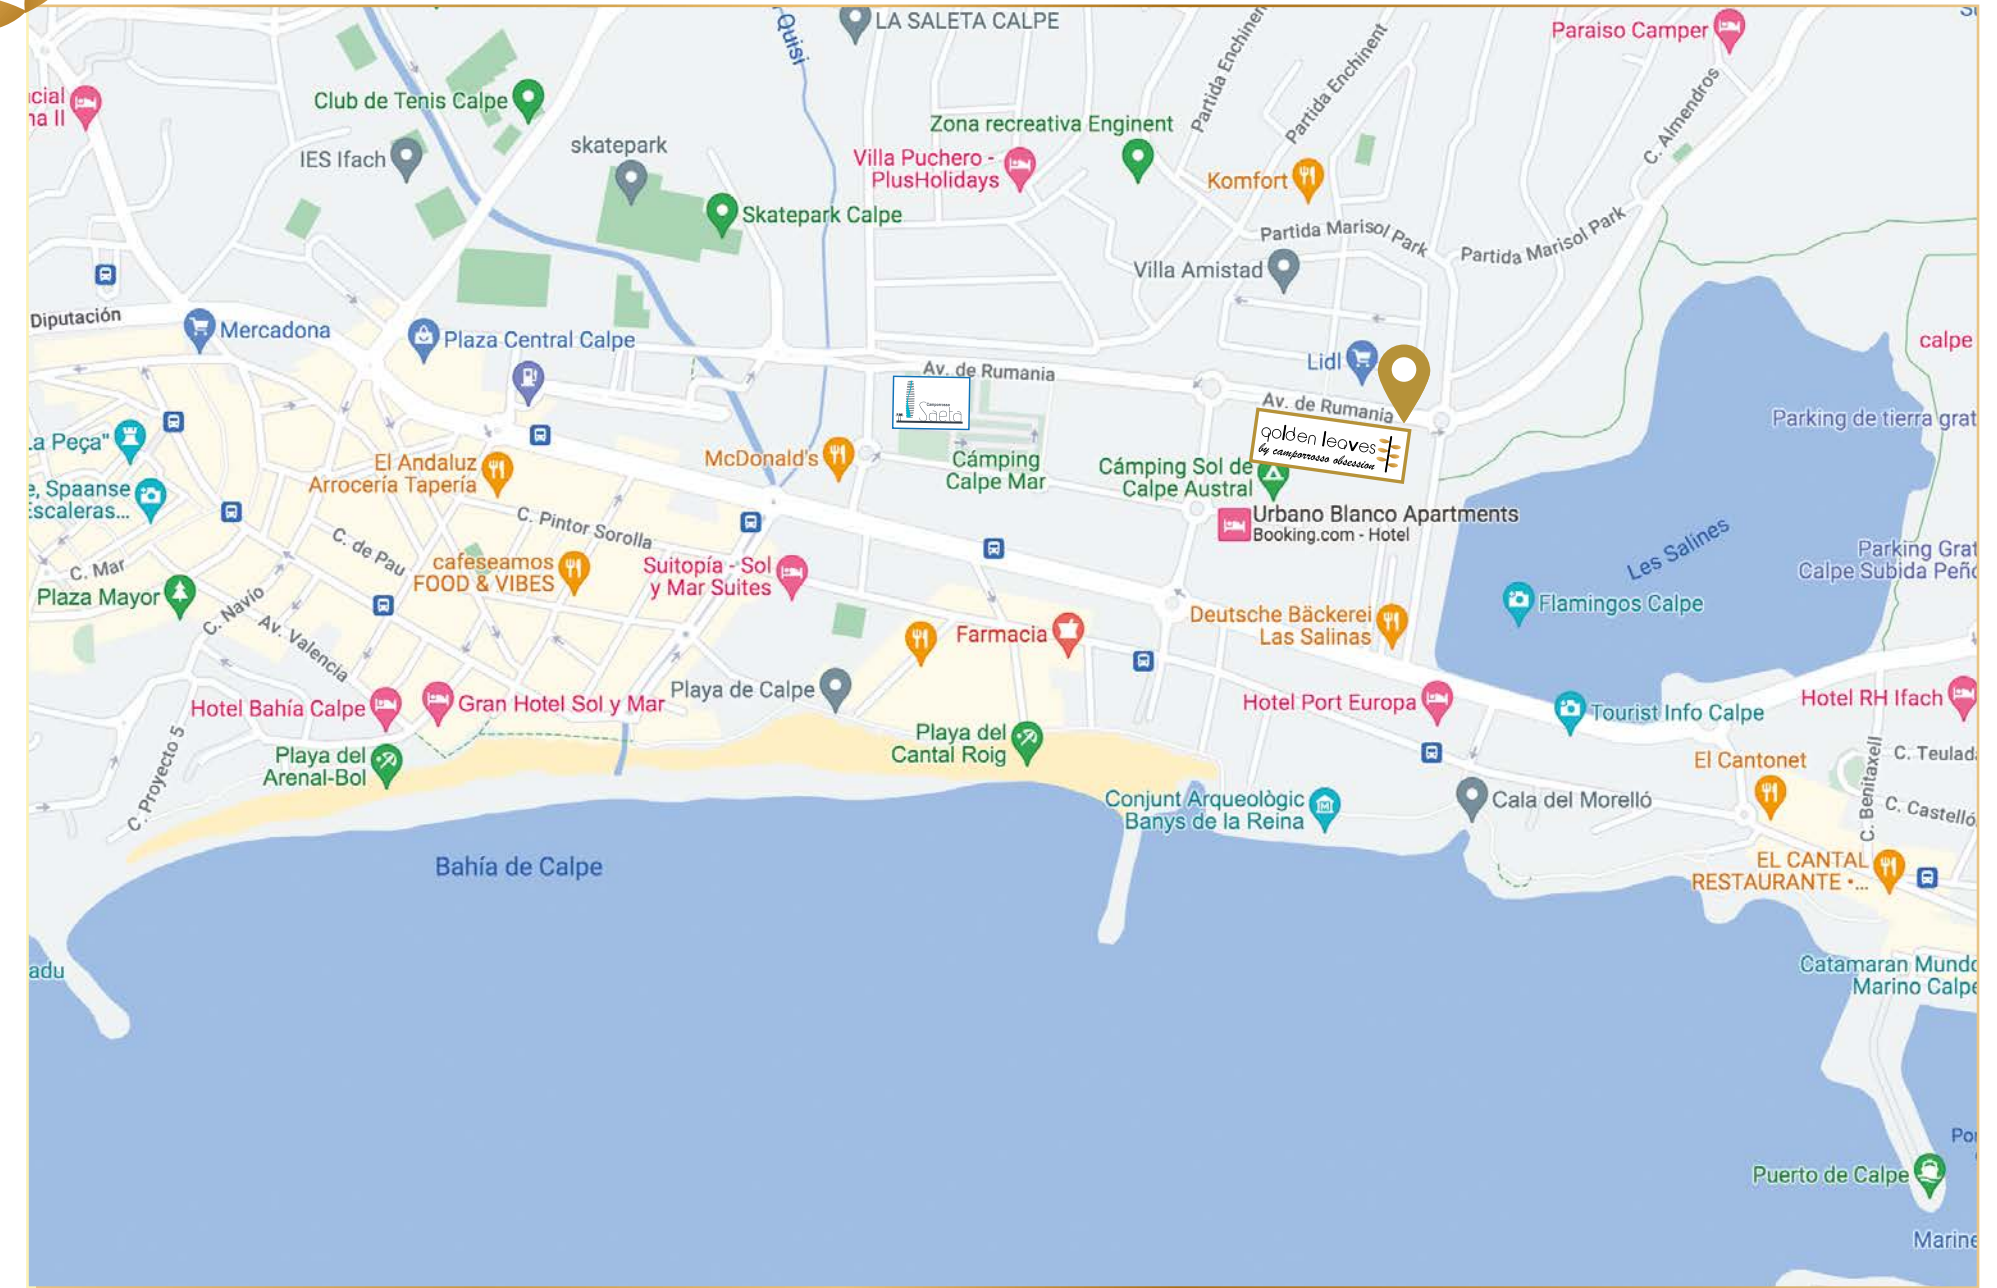

Situación / Location