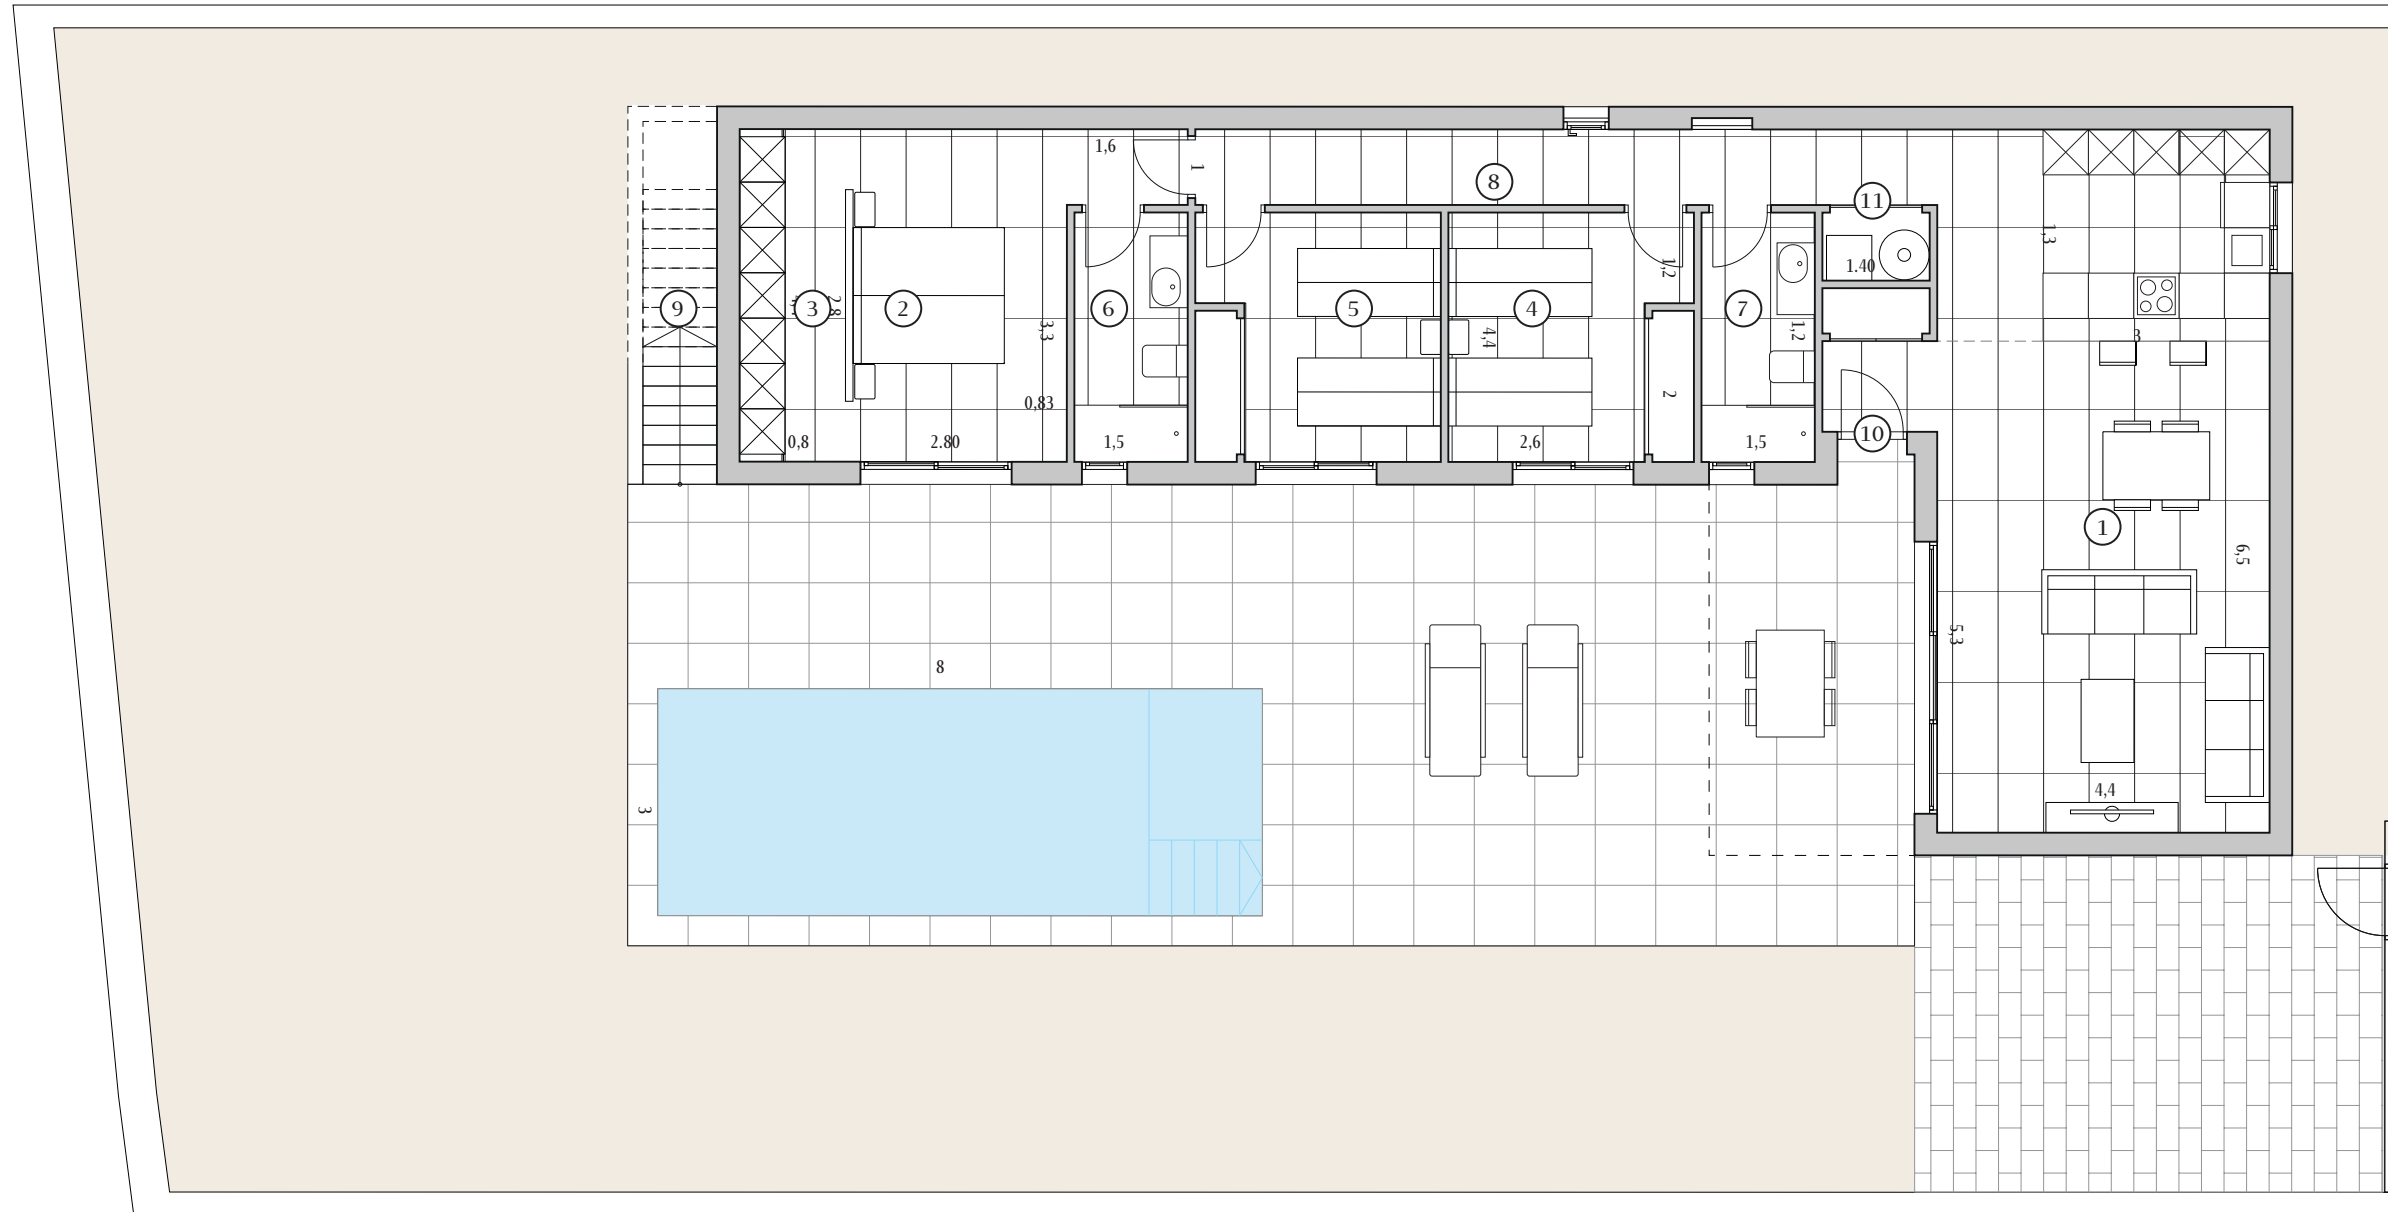

All measures are expressed in M2.

House	1246
Plot	424

Scale	1:100
	A3

1	Terraces	83,70
2	Solarium	67,40
3	Pool	24,00
4	Parking	6,60

All measures are expressed in M2.

Built	128,30
Terraces	80,50
Solarium	47,00
Pool	24,00
Parking	27,60

1	Kitchen - Living	40,90
2	Bedroom 1	14,20
3	Dressing room	6,25
4	Bedroom 2	10,60
5	Bedroom 3	10,60
6	Bathroom 1	4,95
7	Bathroom 2	4,95
8	Corridor	9,80
9	Stair	3,80
10	Hall	0,70
11	Laundry	1,40

All measures are expressed in M2.

Houses	1247	1248	1249	1250	1251
Plot	454	483	508	530	562

Scale	1:100
	A3

Solarium floor
1247- 1248 -1249 -
1250 - 1251

 3  2

1	Terraces	80,50
2	Solarium	47,00
3	Pool	24,00
4	Parking	27,60

All measures are expressed in M2.

Houses	1247	1248	1249	1250	1251
Plot	454	483	508	530	562

Scale	1:100
	A3