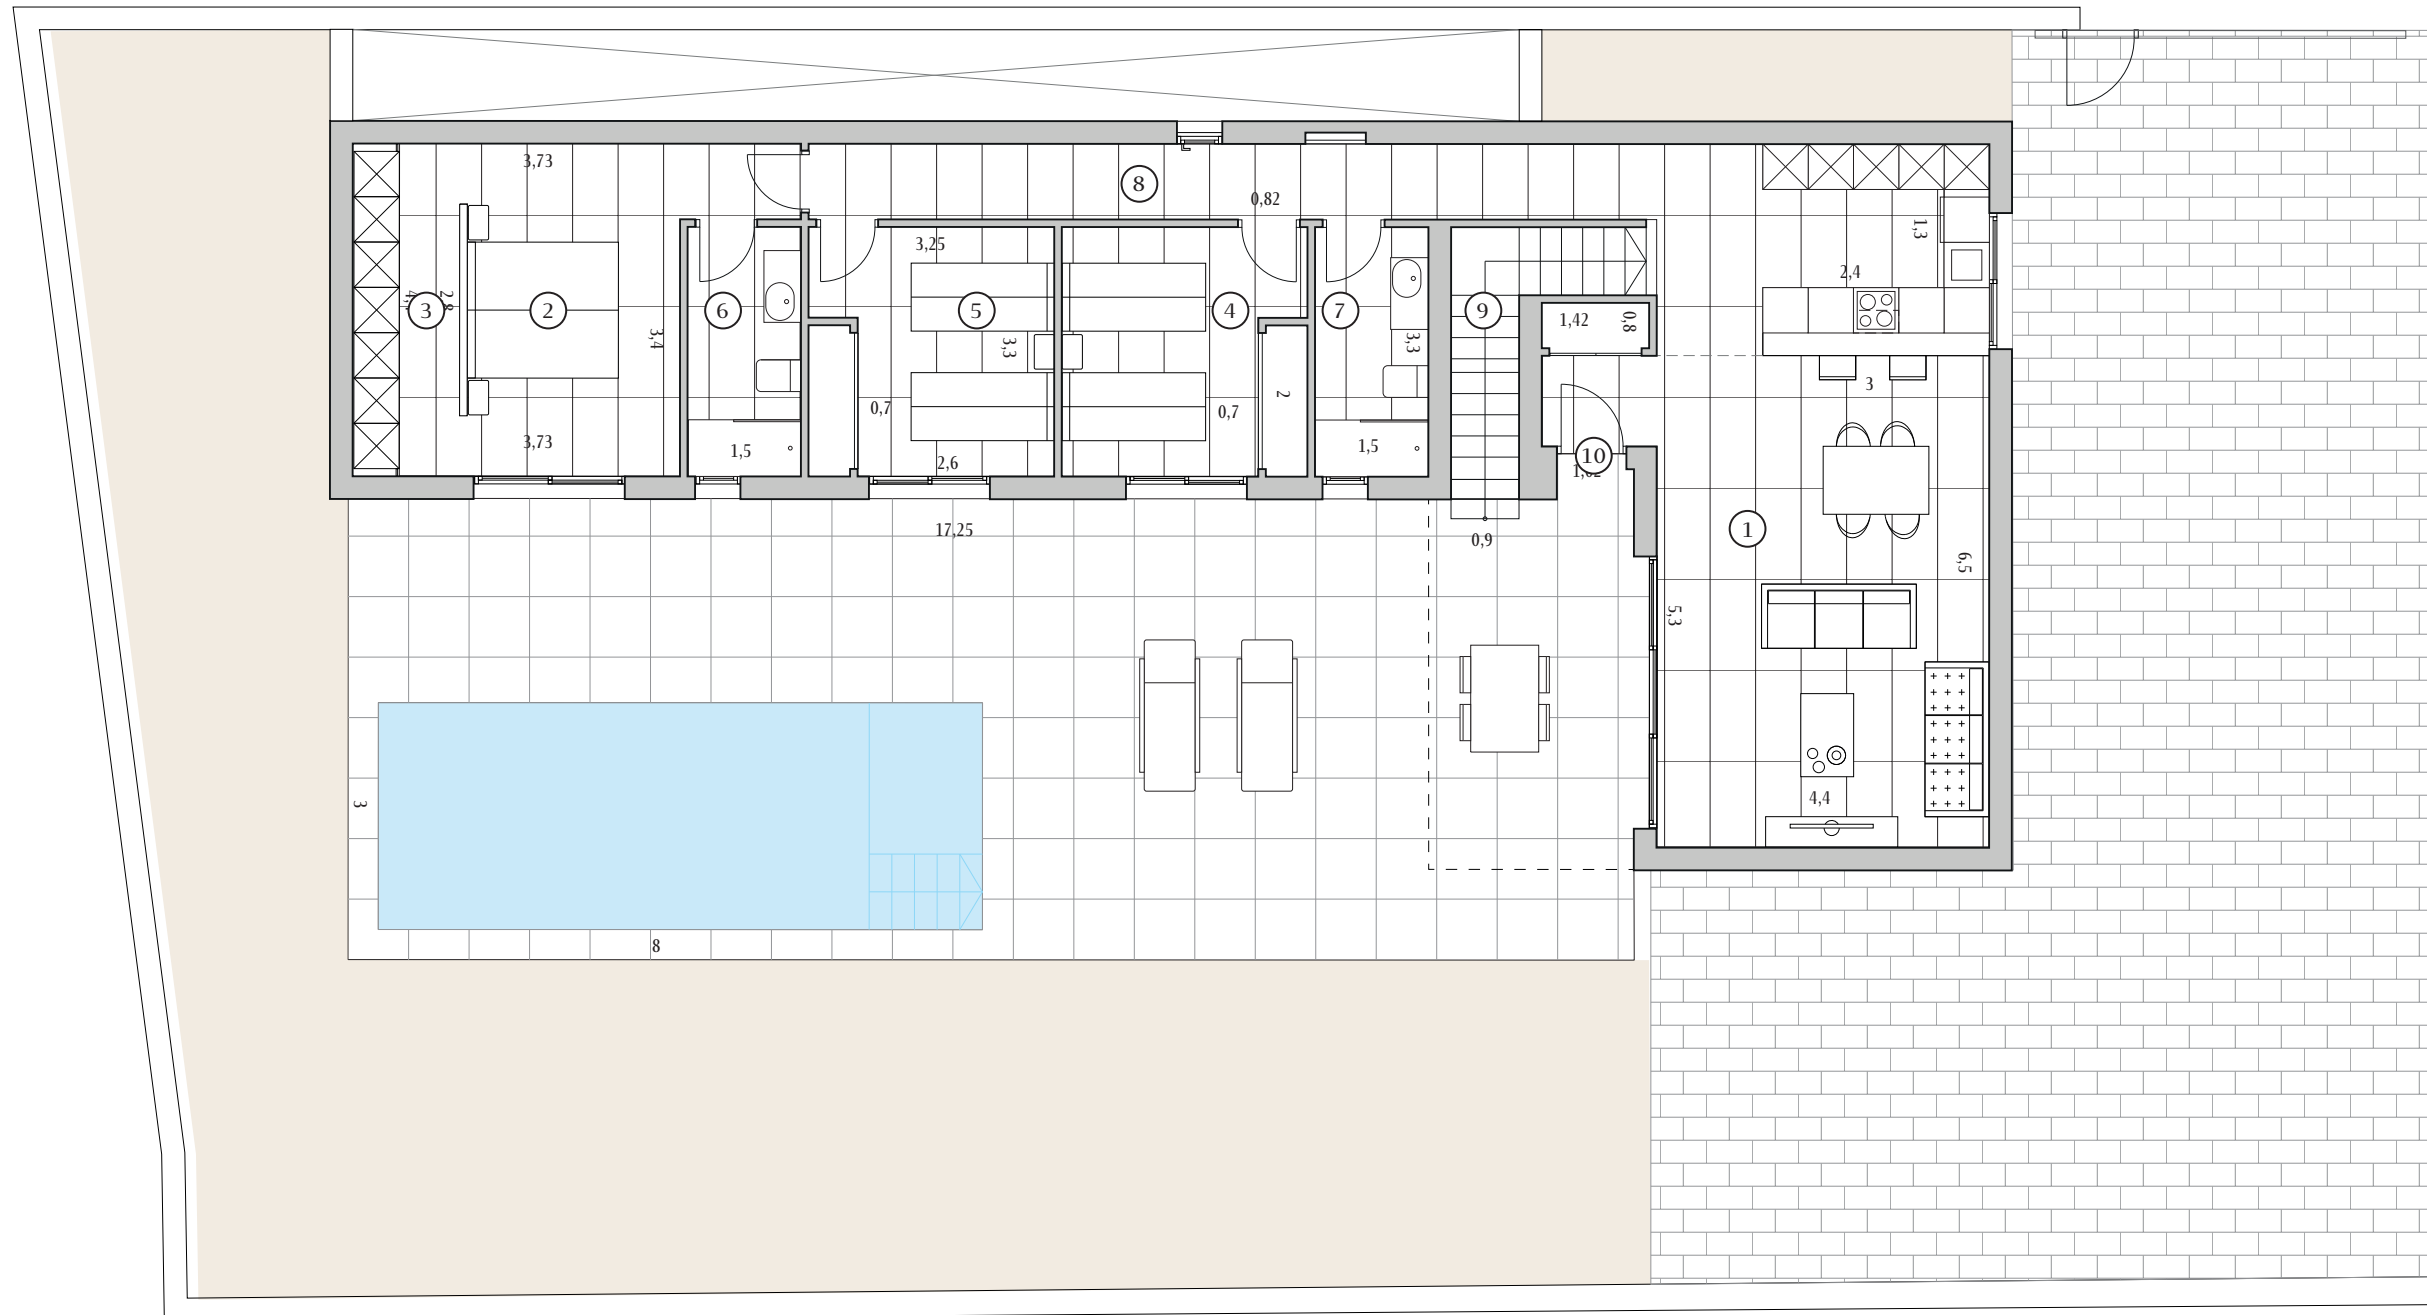

Num.	1245	1246	1247	1248	1249	1250	1251
Plot	533	424	454	483	508	530	562

1	Basement	106,0
2	Yard	18,60

All measures are expressed in M2.

House	1245
Plot	533

Scale	1:100
	A3

Ground floor
1245

3 2

Built	135,30
Terraces	80,50
Solarium	67,40
Pool	24,00
Parking	27,60

1	Kitchen - Living	40,90
2	Bedroom 1	14,20
3	Dressing room	6,25
4	Bedroom 2	10,60
5	Bedroom 3	10,6
6	Bathroom 1	4,95
7	Bathroom 2	4,95
8	Corridor	9,8
9	Stair	3,80
10	Hall	0,70

All measures are expressed in M2.

Solarium floor
1245

 3  2

1	Terraces	80,50
2	Solarium	67,40
3	Pool	24,00
4	Parking	27,60

All measures are expressed in M2.

House	1245
Plot	533

Scale	1:100
	A3

1	Basement	106,0
2	Yard	18,60

All measures are expressed in M2.

Built	135,30
Built basement	80,20
Terraces	83,70
Solarium	67,40
Pool	24,00
Parking	6,60

1	Kitchen - Living	40,90
2	Bedroom 1	14,20
3	Dressing room	6,25
4	Bedroom 2	10,60
5	Bedroom 3	10,60
6	Bathroom 1	4,95
7	Bathroom 2	4,95
8	Corridor	12,20
9	Stair	3,80
10	Hall	2,70