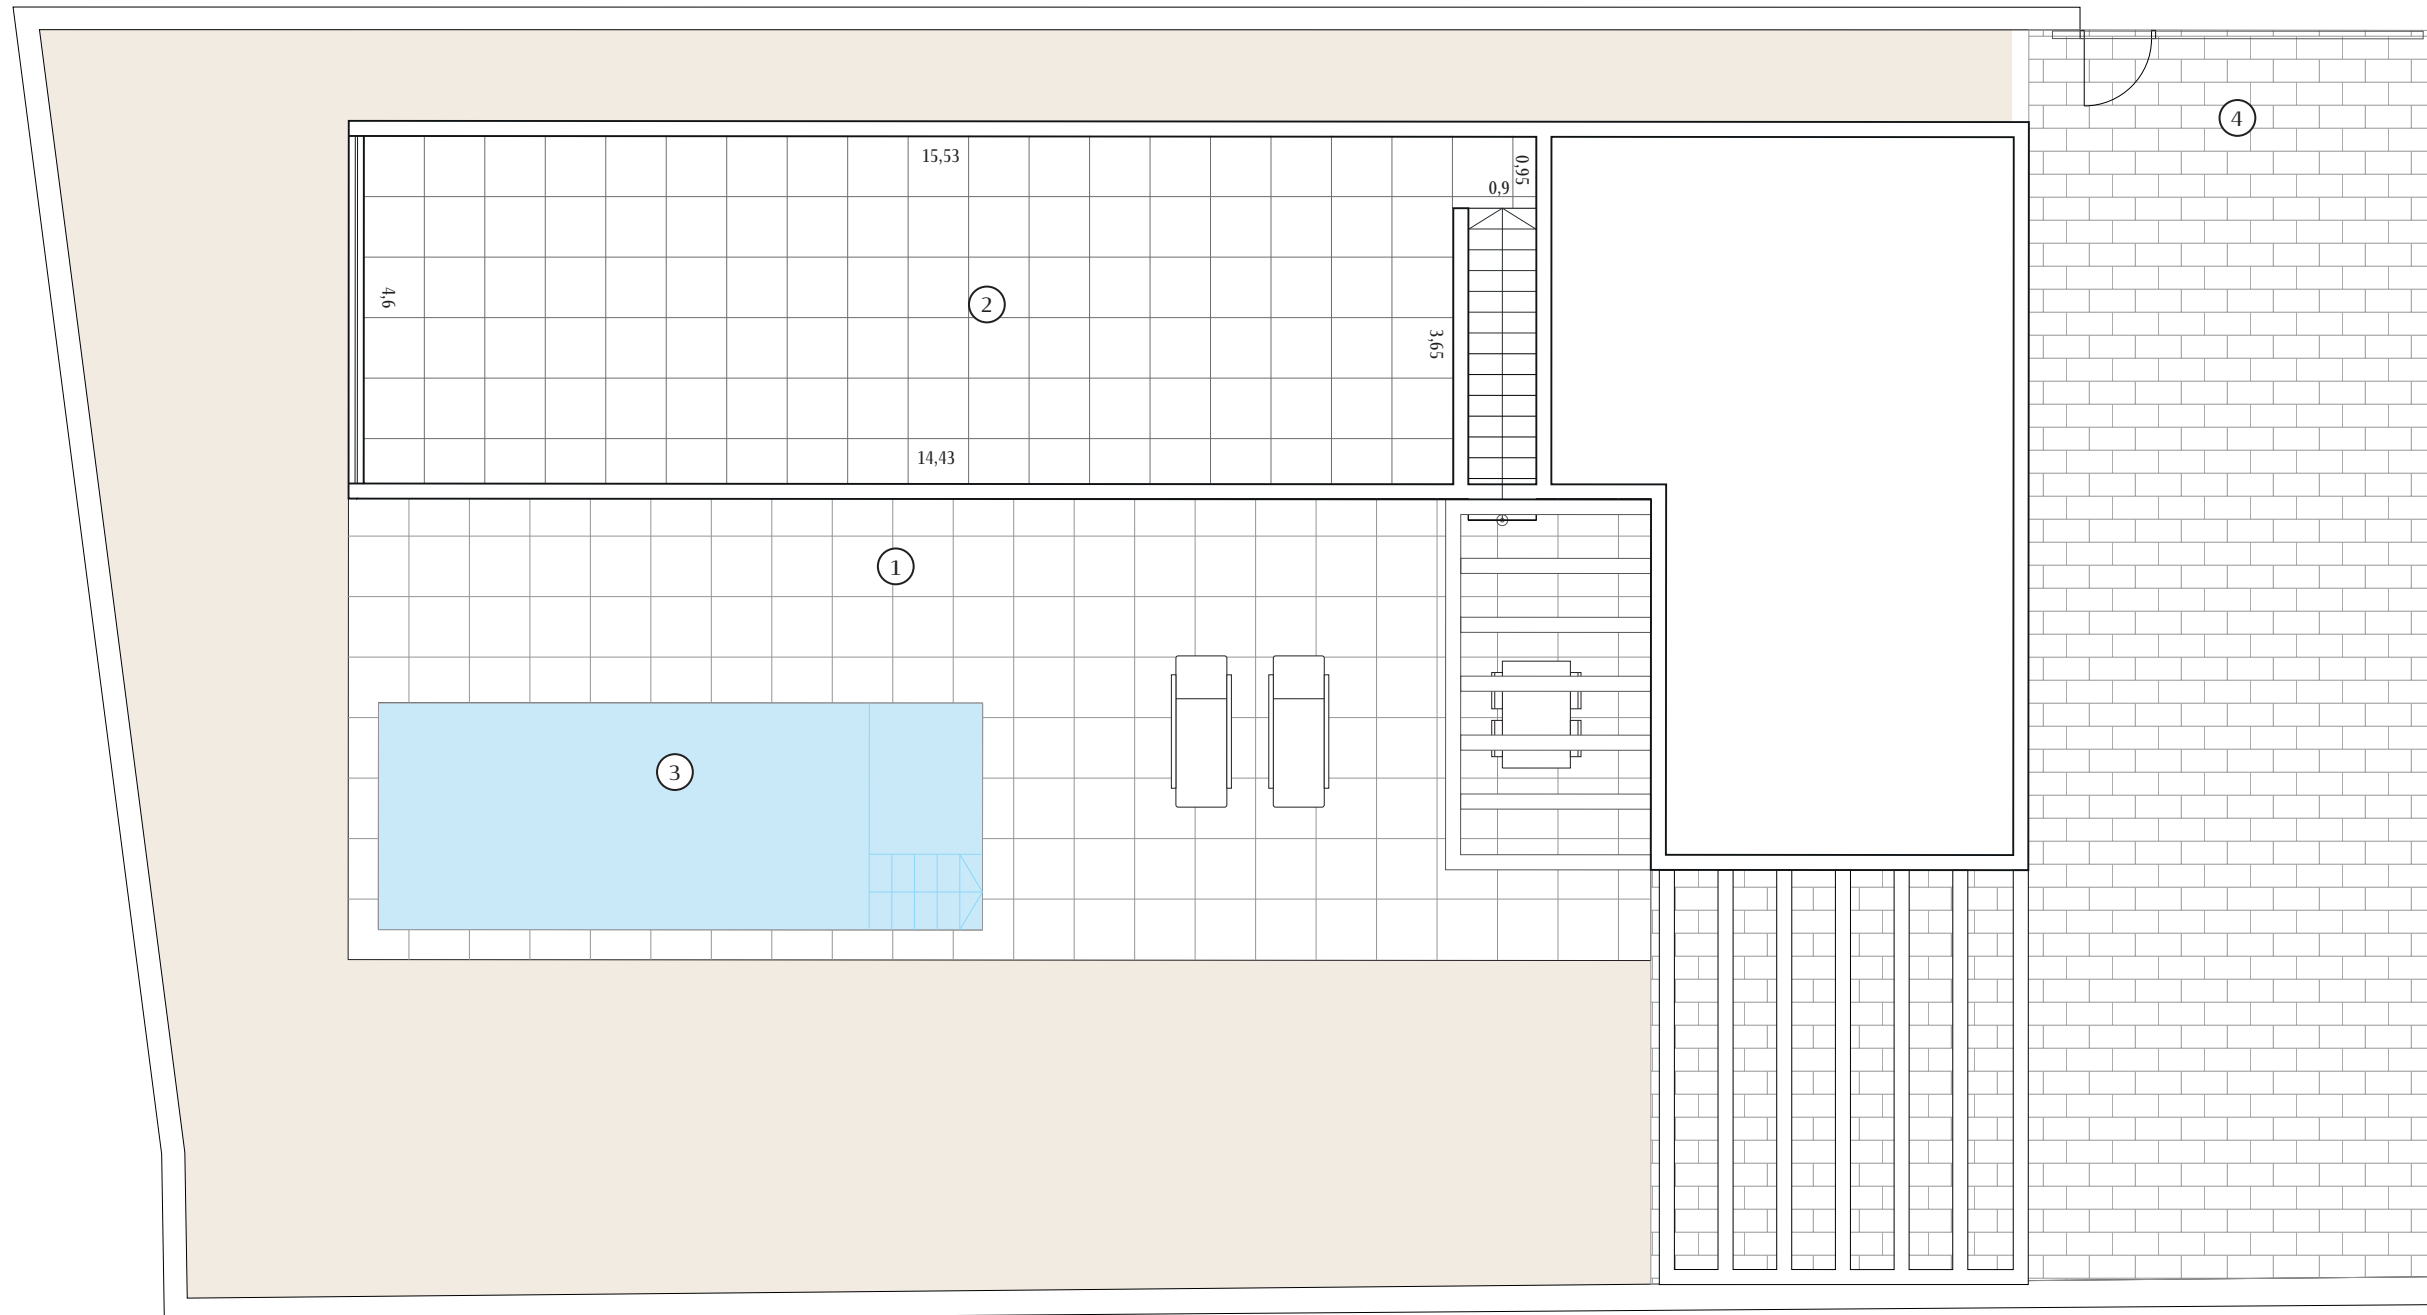

Num.	1245	1246	1247	1248	1249	1250	1251
Plot	533	424	454	483	508	530	562

1	Basement	106,0
2	Yard	18,60

All measures are expressed in M2.

House	1245
Plot	533

Scale	1:100
	A3

Ground floor
1245

3 2

Built	135,30
Terraces	80,50
Solarium	67,40
Pool	24,00
Parking	27,60

1	Kitchen - Living	40,90
2	Bedroom 1	14,20
3	Dressing room	6,25
4	Bedroom 2	10,60
5	Bedroom 3	10,6
6	Bathroom 1	4,95
7	Bathroom 2	4,95
8	Corridor	9,8
9	Stair	3,80
10	Hall	0,70

All measures are expressed in M2.

Solarium floor
1245

 3  2

1	Terraces	80,50
2	Solarium	67,40
3	Pool	24,00
4	Parking	27,60

All measures are expressed in M2.

House	1245
Plot	533

Scale	1:100
	A3

1	Basement	106,0
2	Yard	18,60

All measures are expressed in M2.

All measures are expressed in M2.

House	1246
Plot	424

Scale	1:100
	A3

1	Terraces	83,70
2	Solarium	67,40
3	Pool	24,00
4	Parking	6,60

All measures are expressed in M2.

Built	128,30
Terraces	80,50
Solarium	47,00
Pool	24,00
Parking	27,60