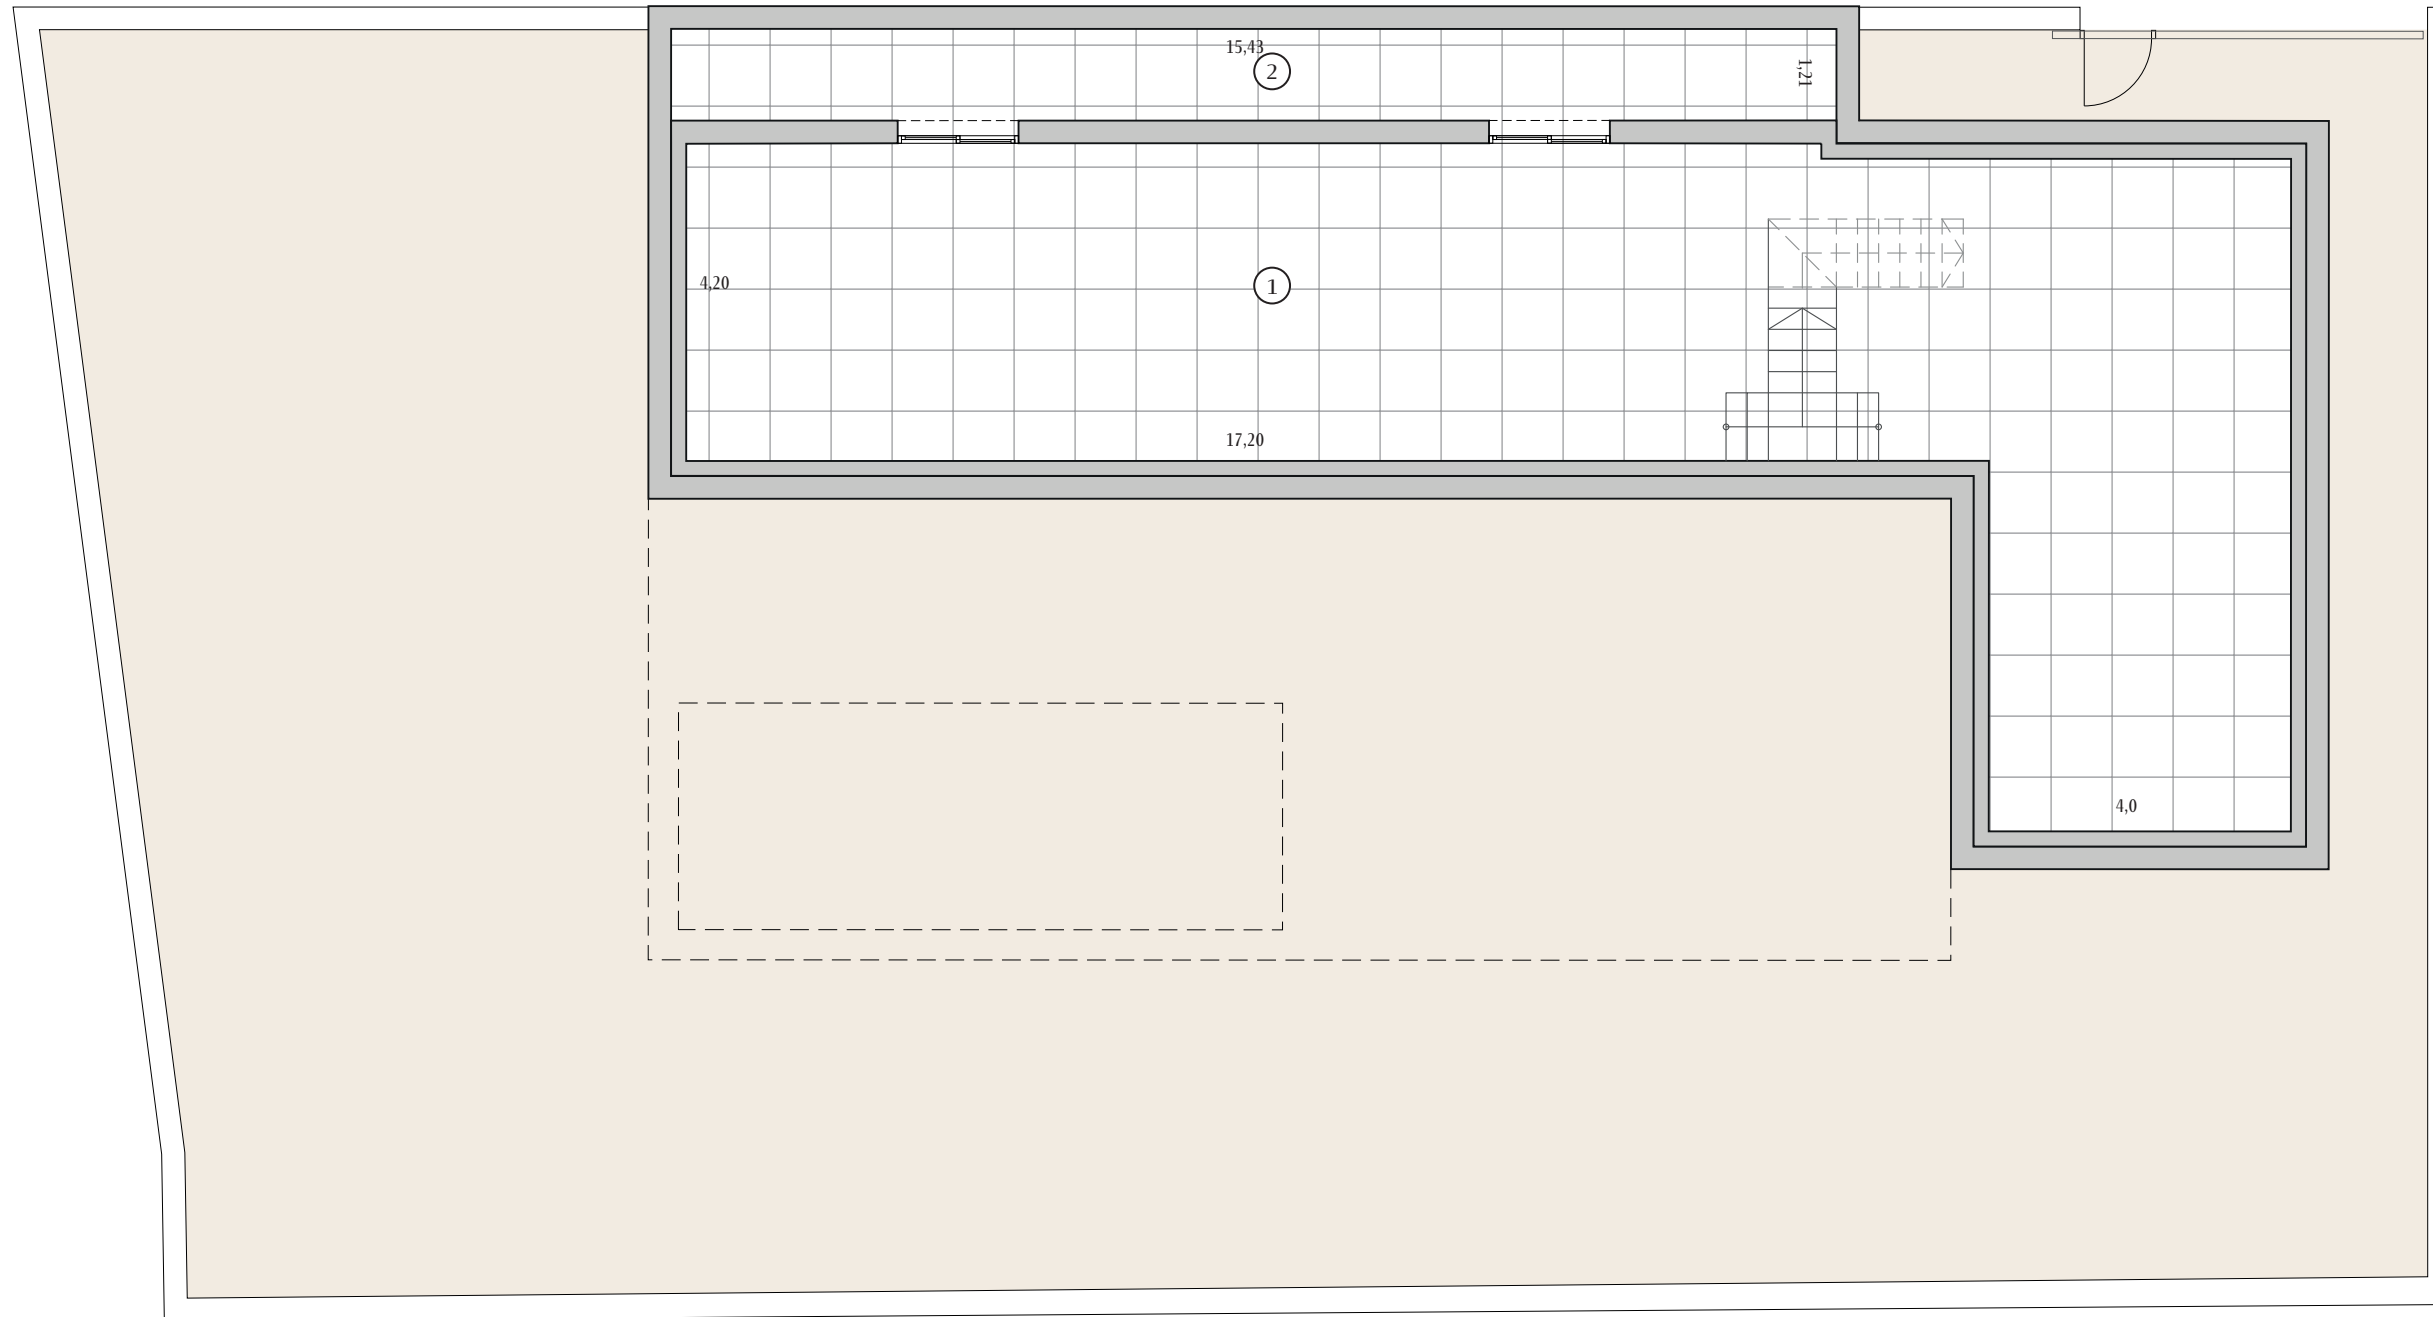

Num.	1245	1246	1247	1248	1249	1250	1251
Plot	533	424	454	483	508	530	562

1	Basement	106,0
2	Yard	18,60

All measures are expressed in M2.

House	1245
Plot	533

Scale	1:100
	A3

Ground floor
1245

3 2

Built	135,30
Terraces	80,50
Solarium	67,40
Pool	24,00
Parking	27,60

1	Kitchen - Living	40,90
2	Bedroom 1	14,20
3	Dressing room	6,25
4	Bedroom 2	10,60
5	Bedroom 3	10,6
6	Bathroom 1	4,95
7	Bathroom 2	4,95
8	Corridor	9,8
9	Stair	3,80
10	Hall	0,70

All measures are expressed in M2.

Solarium floor
1245

 3  2

1	Terraces	80,50
2	Solarium	67,40
3	Pool	24,00
4	Parking	27,60

All measures are expressed in M2.

House	1245
Plot	533

Scale	1:100
	A3

1	Basement	106,0
2	Yard	18,60

All measures are expressed in M2.

All measures are expressed in M2.

House	1246
Plot	424

Scale	1:100
	A3

1	Terraces	83,70
2	Solarium	67,40
3	Pool	24,00
4	Parking	6,60

All measures are expressed in M2.

Built	128,30
Terraces	80,50
Solarium	47,00
Pool	24,00
Parking	27,60