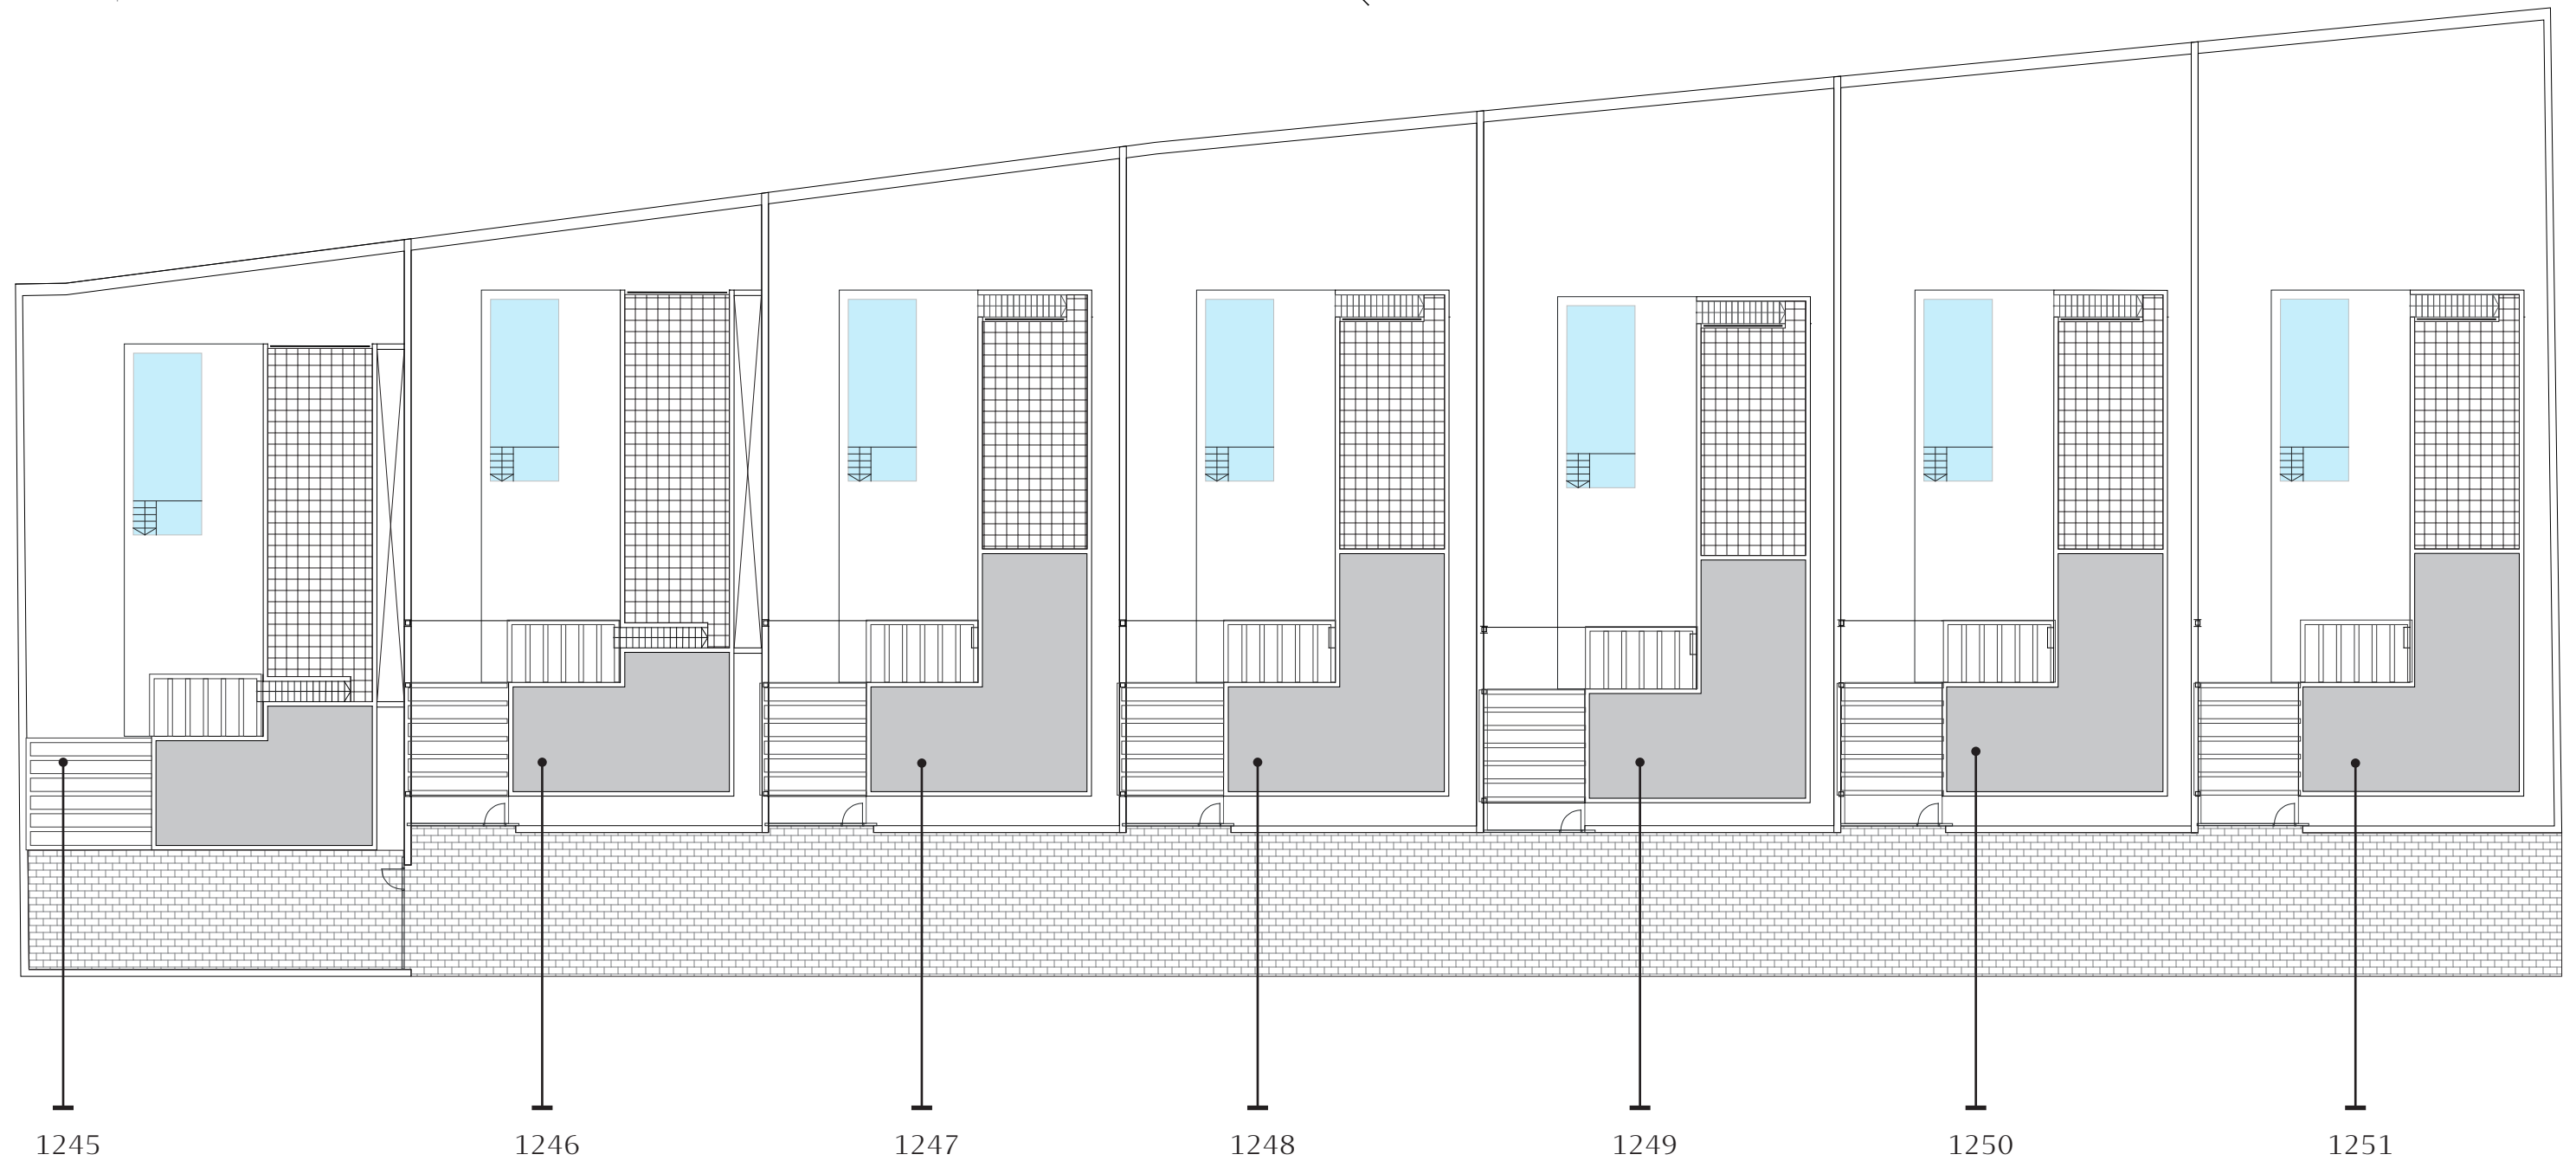

Num.	1245	1246	1247	1248	1249	1250	1251
Plot	533	424	454	483	508	530	562

1	Basement	106,0
2	Yard	18,60

All measures are expressed in M2.

House	1245
Plot	533

Scale	1:100
	A3

Ground floor
1245

3 2

Built	135,30
Terraces	80,50
Solarium	67,40
Pool	24,00
Parking	27,60

1	Kitchen - Living	40,90
2	Bedroom 1	14,20
3	Dressing room	6,25
4	Bedroom 2	10,60
5	Bedroom 3	10,6
6	Bathroom 1	4,95
7	Bathroom 2	4,95
8	Corridor	9,8
9	Stair	3,80
10	Hall	0,70

All measures are expressed in M2.

Solarium floor
1245

 3  2

1	Terraces	80,50
2	Solarium	67,40
3	Pool	24,00
4	Parking	27,60

All measures are expressed in M2.

House	1245
Plot	533

Scale	1:100
	A3

1	Basement	106,0
2	Yard	18,60

All measures are expressed in M2.

All measures are expressed in M2.

House	1246
Plot	424

Scale	1:100
	A3

1	Terraces	83,70
2	Solarium	67,40
3	Pool	24,00
4	Parking	6,60

All measures are expressed in M2.

Built	128,30
Terraces	80,50
Solarium	47,00
Pool	24,00
Parking	27,60