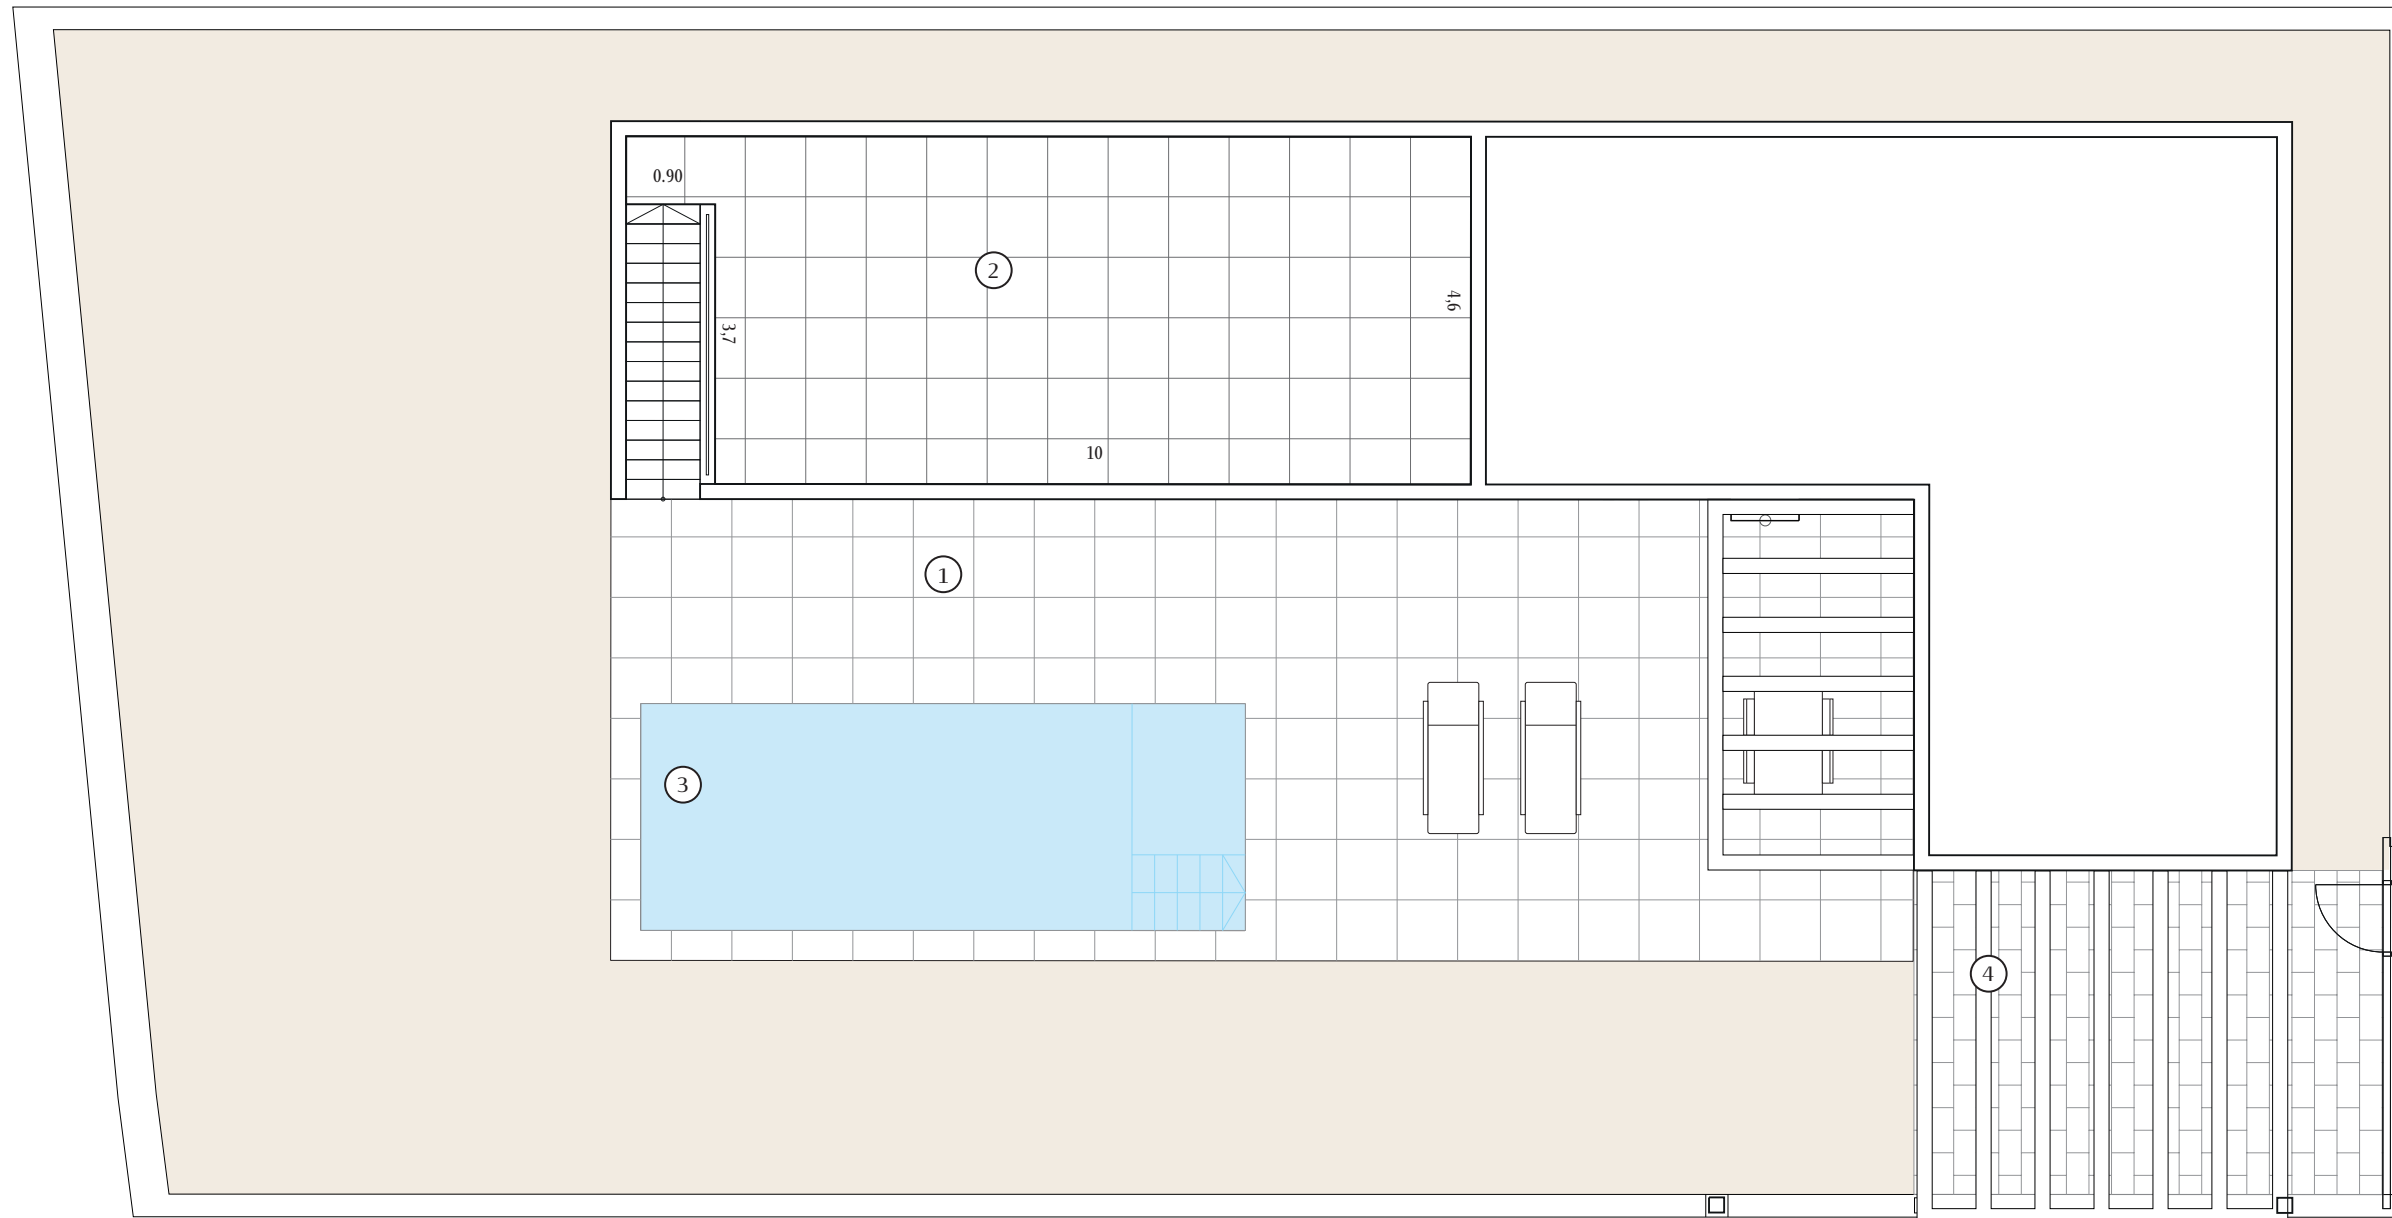

1	Kitchen - Living	40,90
2	Bedroom 1	14,20
3	Dressing room	6,25
4	Bedroom 2	10,60
5	Bedroom 3	10,60
6	Bathroom 1	4,95
7	Bathroom 2	4,95
8	Corridor	9,80
9	Stair	3,80
10	Hall	0,70
11	Laundry	1,40

All measures are expressed in M2.

Houses	1247	1248	1249	1250	1251
Plot	454	483	508	530	562

Scale	1:100
	A3

Solarium floor
1247- 1248 -1249 -
1250 - 1251

 3  2

1	Terraces	80,50
2	Solarium	47,00
3	Pool	24,00
4	Parking	27,60

All measures are expressed in M2.

Houses	1247	1248	1249	1250	1251
Plot	454	483	508	530	562

Scale	1:100
	A3