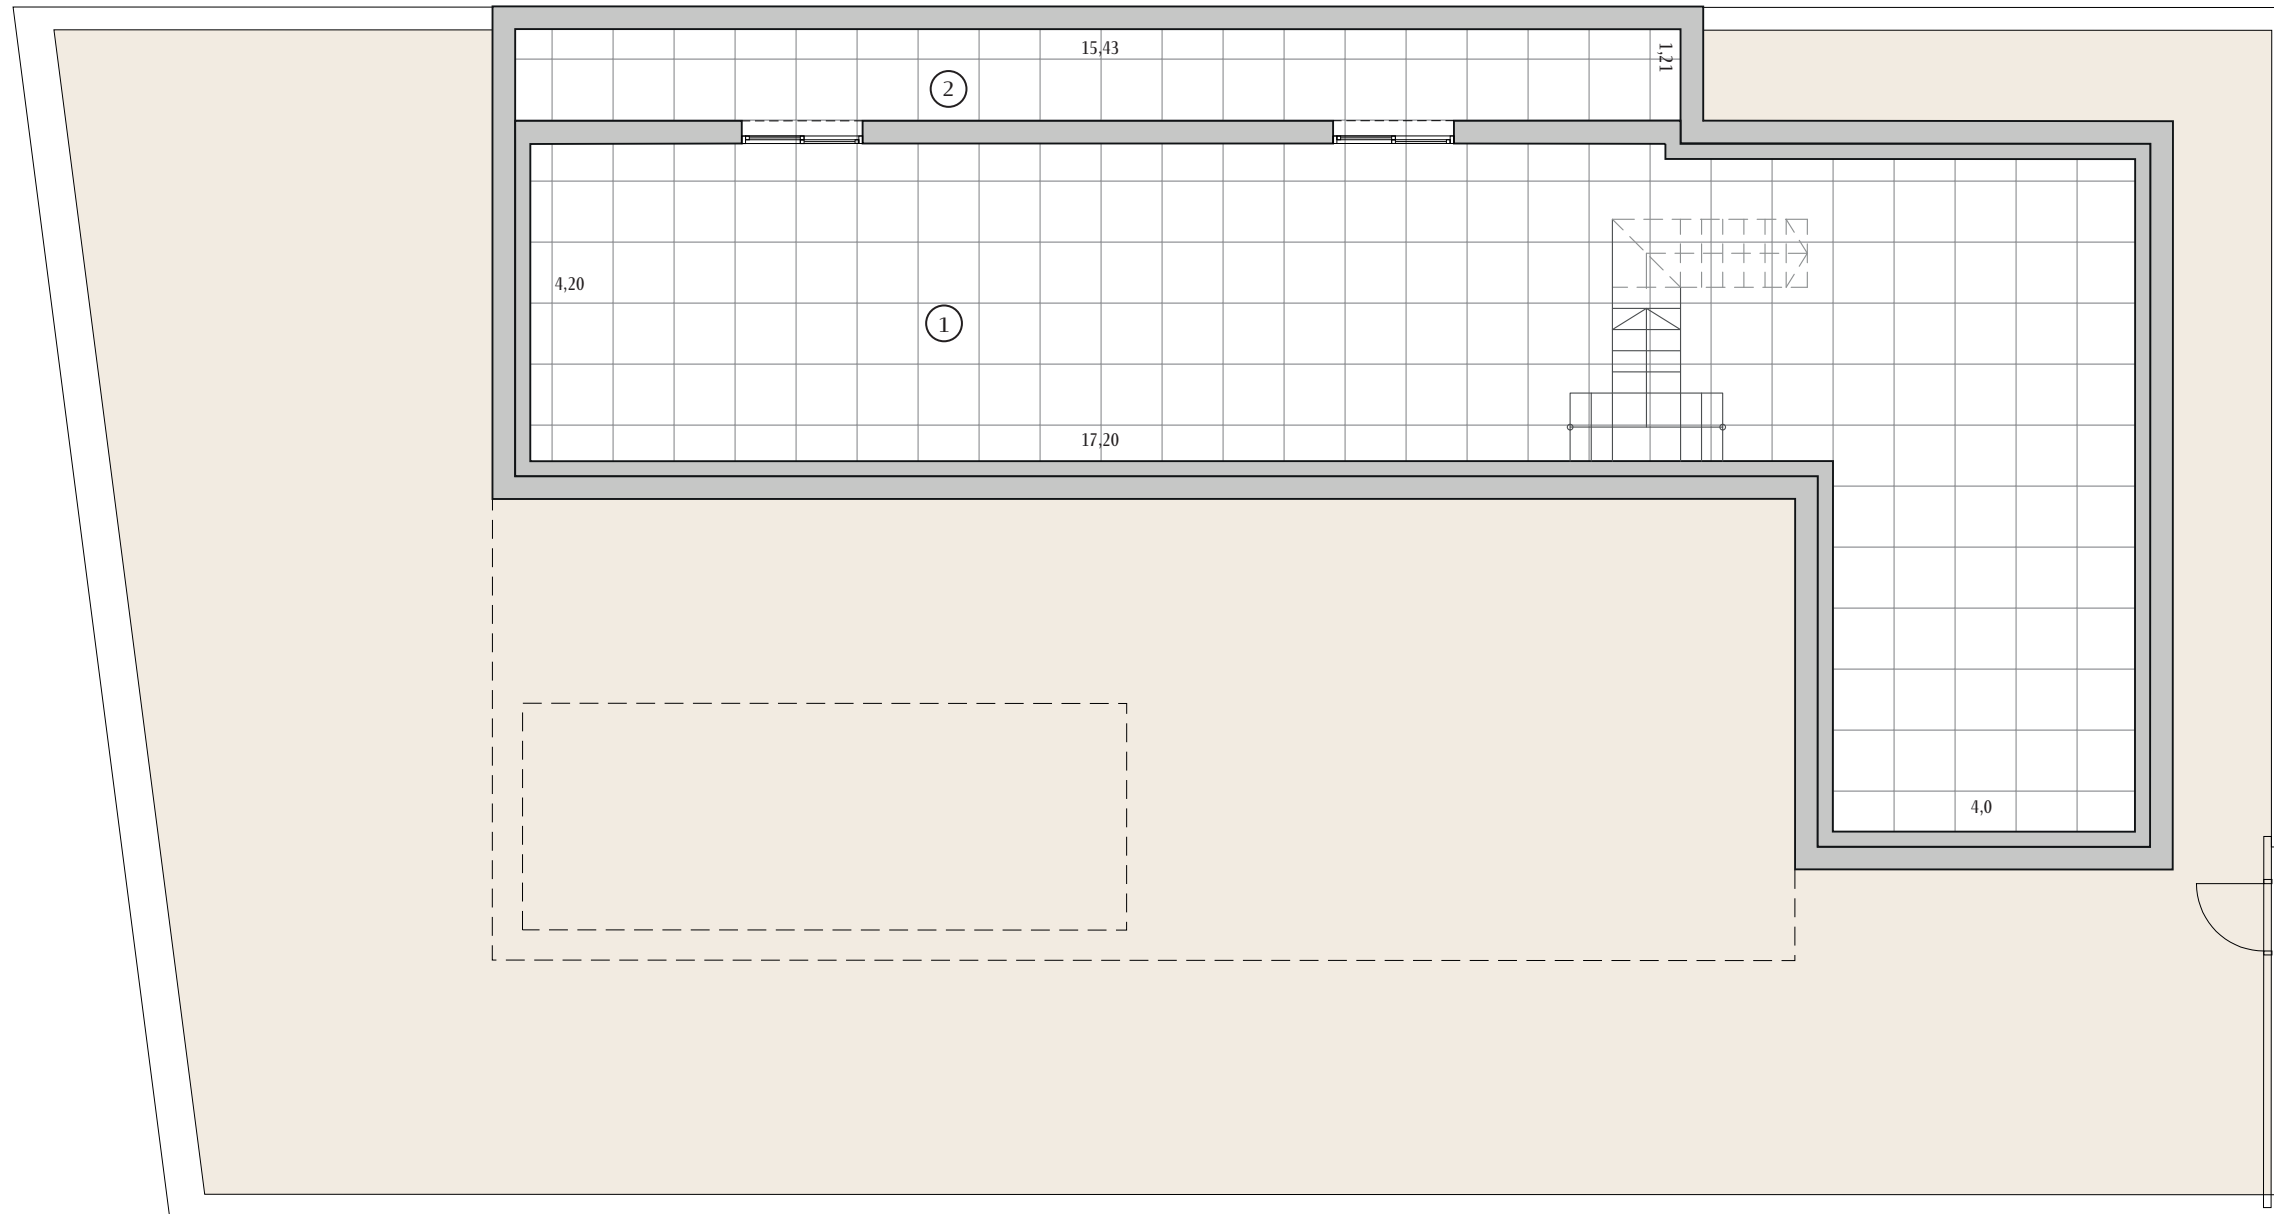

1	Kitchen - Living	40,90
2	Bedroom 1	14,20
3	Dressing room	6,25
4	Bedroom 2	10,60
5	Bedroom 3	10,6
6	Bathroom 1	4,95
7	Bathroom 2	4,95
8	Corridor	9,8
9	Stair	3,80
10	Hall	0,70

All measures are expressed in M2.

Solarium floor
1245

 3  2

1	Terraces	80,50
2	Solarium	67,40
3	Pool	24,00
4	Parking	27,60

All measures are expressed in M2.

House	1245
Plot	533

Scale	1:100
	A3

1	Basement	106,0
2	Yard	18,60

All measures are expressed in M2.

Built	135,30
Built basement	80,20
Terraces	83,70
Solarium	67,40
Pool	24,00
Parking	6,60

1	Kitchen - Living	40,90
2	Bedroom 1	14,20
3	Dressing room	6,25
4	Bedroom 2	10,60
5	Bedroom 3	10,60
6	Bathroom 1	4,95
7	Bathroom 2	4,95
8	Corridor	12,20
9	Stair	3,80
10	Hall	2,70

All measures are expressed in M2.

House	1246
Plot	424

Scale	1:100
	A3

1	Terraces	83,70
2	Solarium	67,40
3	Pool	24,00
4	Parking	6,60

All measures are expressed in M2.

Built	128,30
Terraces	80,50
Solarium	47,00
Pool	24,00
Parking	27,60