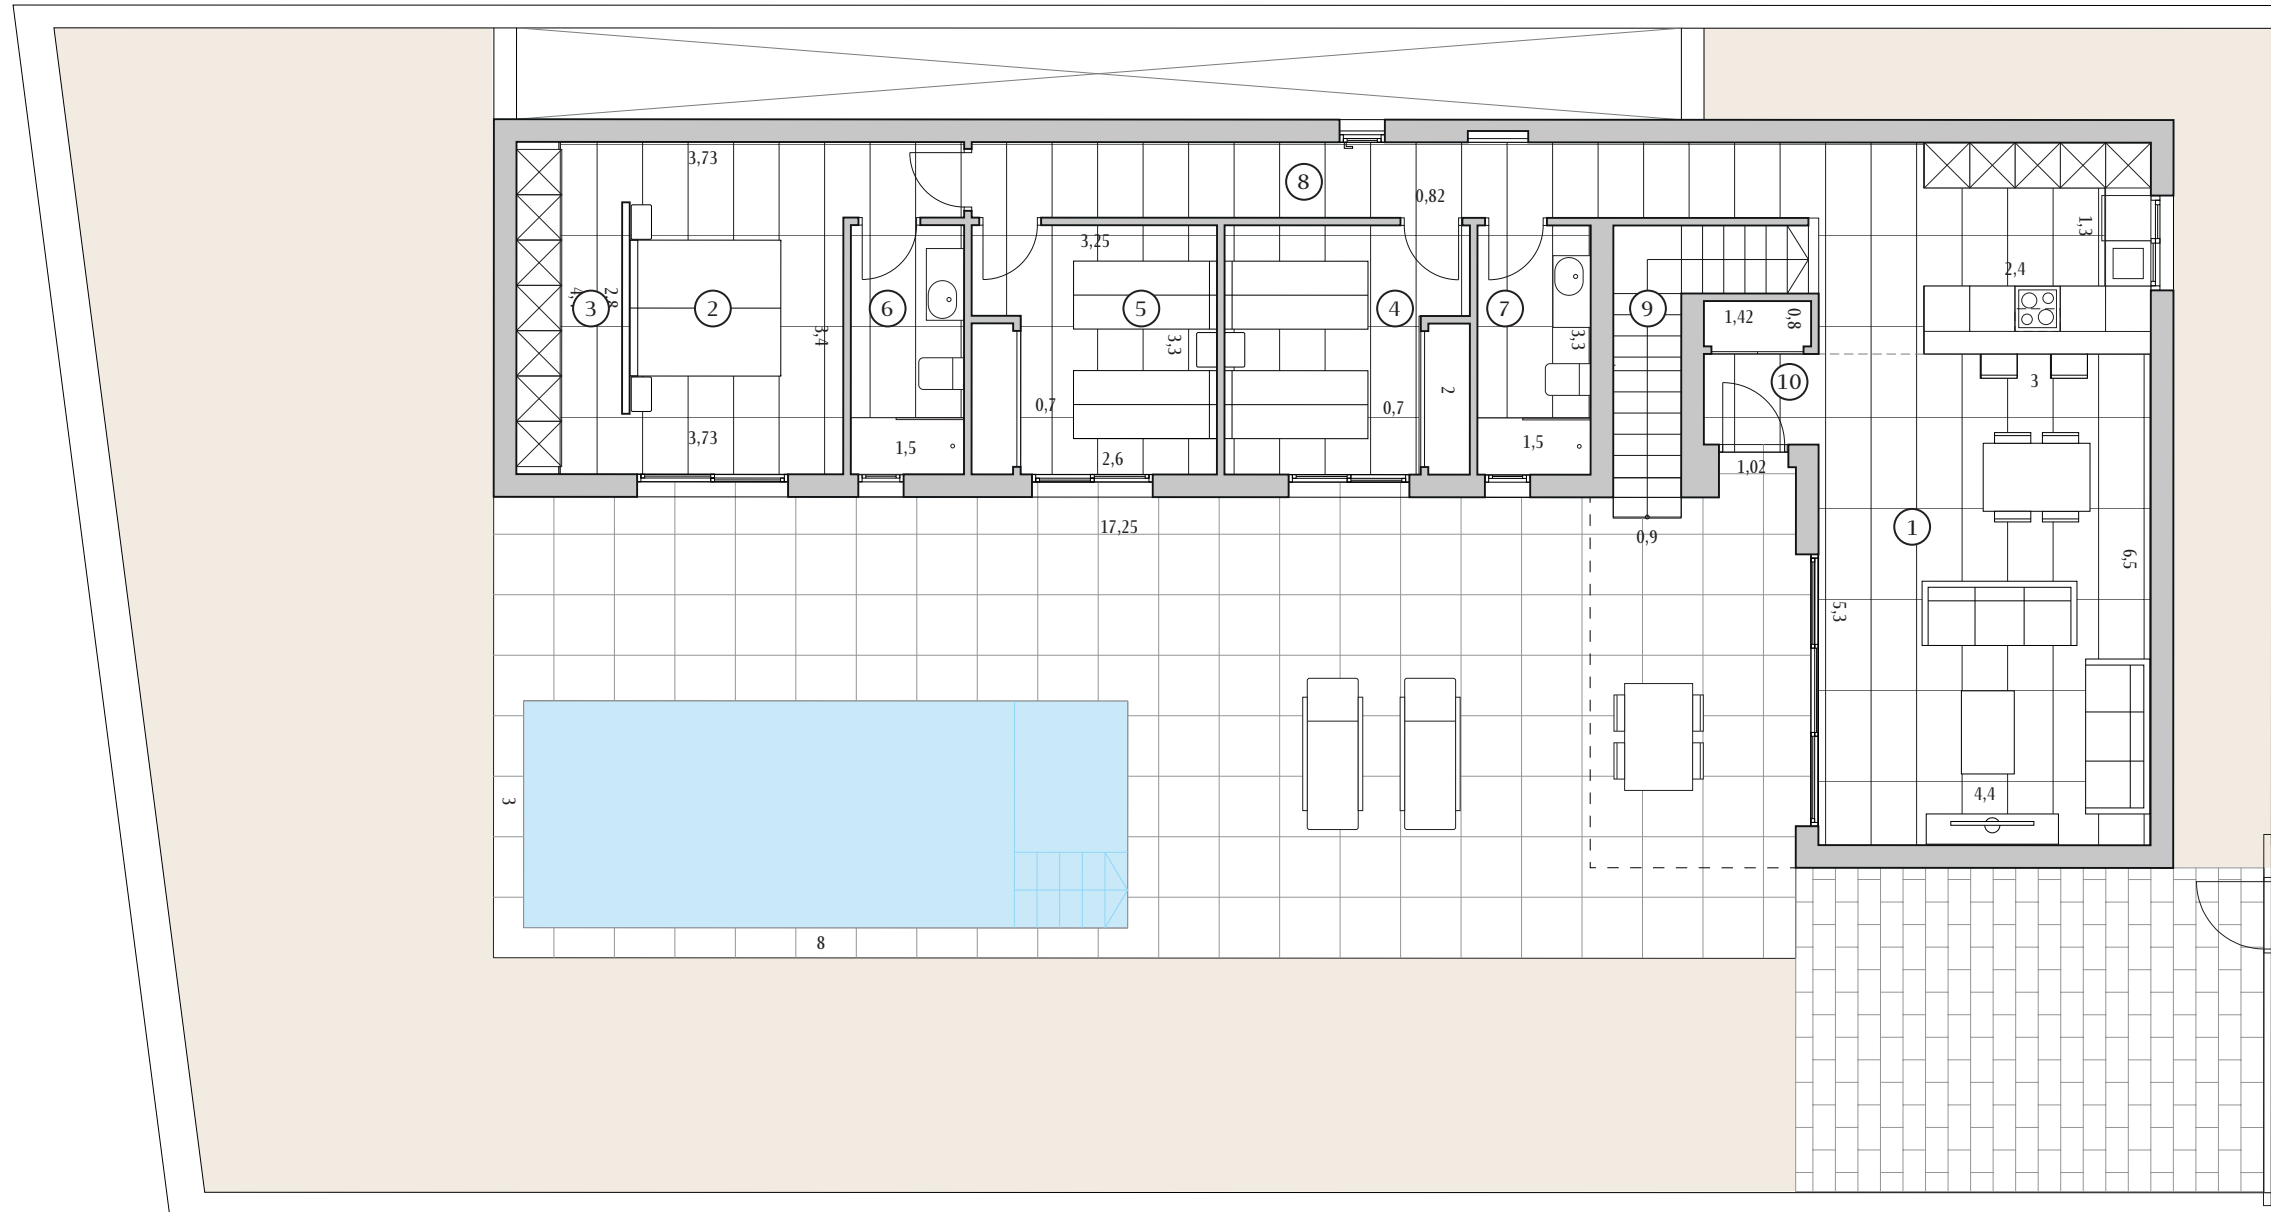

1	Kitchen - Living	40,90
2	Bedroom 1	14,20
3	Dressing room	6,25
4	Bedroom 2	10,60
5	Bedroom 3	10,6
6	Bathroom 1	4,95
7	Bathroom 2	4,95
8	Corridor	9,8
9	Stair	3,80
10	Hall	0,70

All measures are expressed in M2.

Solarium floor
1245

 3  2

1	Terraces	80,50
2	Solarium	67,40
3	Pool	24,00
4	Parking	27,60

All measures are expressed in M2.

House	1245
Plot	533

Scale	1:100
	A3

1	Basement	106,0
2	Yard	18,60

All measures are expressed in M2.

Built	135,30
Built basement	80,20
Terraces	83,70
Solarium	67,40
Pool	24,00
Parking	6,60

1	Kitchen - Living	40,90
2	Bedroom 1	14,20
3	Dressing room	6,25
4	Bedroom 2	10,60
5	Bedroom 3	10,60
6	Bathroom 1	4,95
7	Bathroom 2	4,95
8	Corridor	12,20
9	Stair	3,80
10	Hall	2,70

All measures are expressed in M2.

House	1246
Plot	424

Scale	1:100
	A3

1	Terraces	83,70
2	Solarium	67,40
3	Pool	24,00
4	Parking	6,60

All measures are expressed in M2.

Built	128,30
Terraces	80,50
Solarium	47,00
Pool	24,00
Parking	27,60