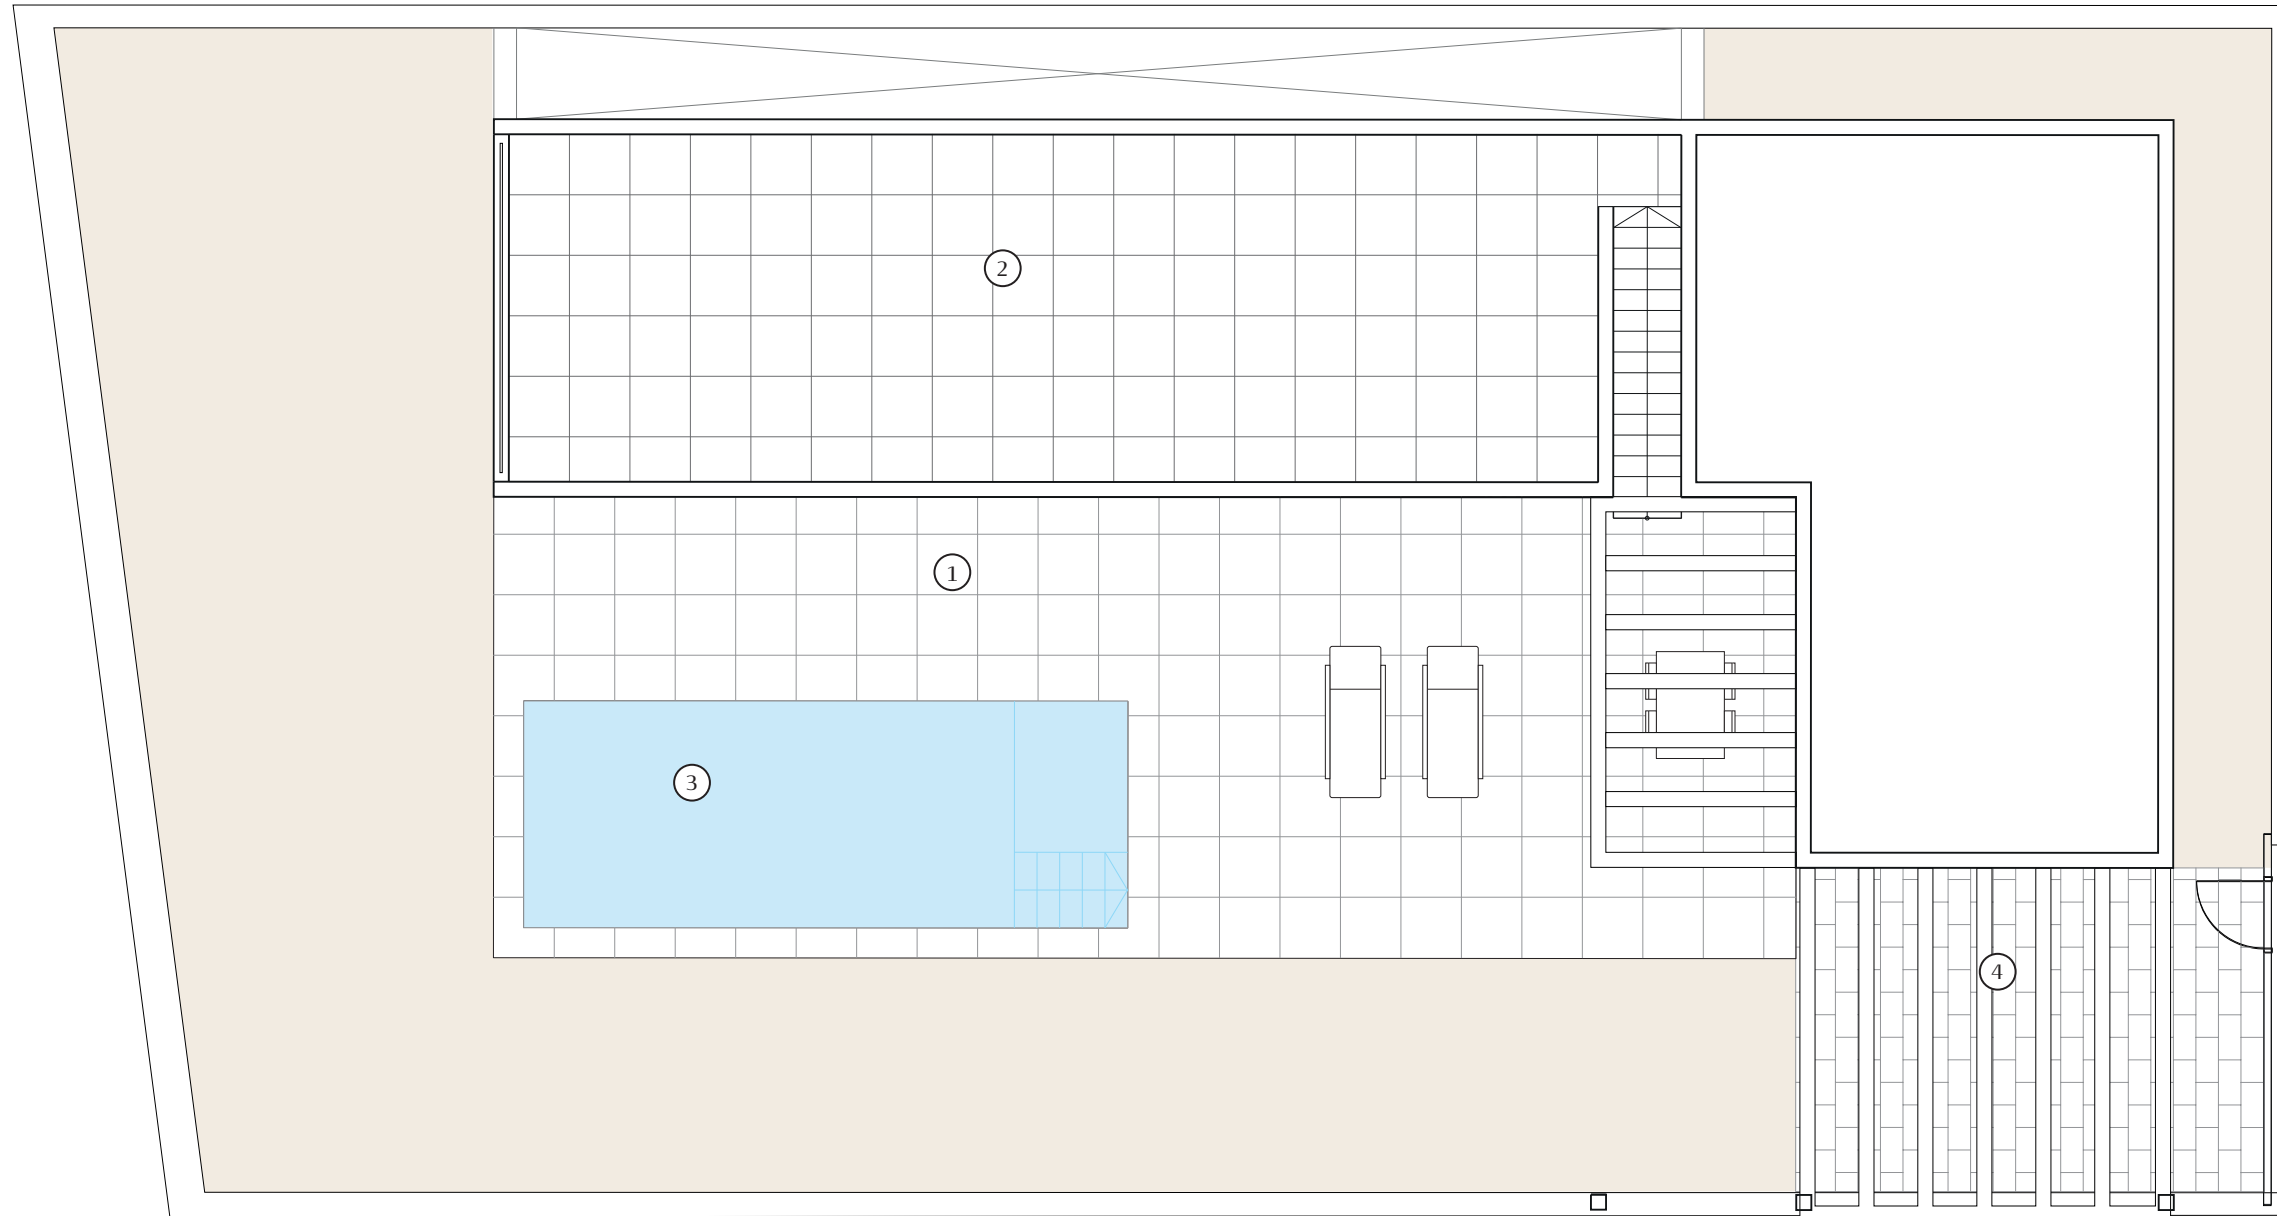

All measures are expressed in M2.

House	1246
Plot	424

Scale	1:100
	A3

1	Terraces	83,70
2	Solarium	67,40
3	Pool	24,00
4	Parking	6,60

All measures are expressed in M2.

Built	128,30
Terraces	80,50
Solarium	47,00
Pool	24,00
Parking	27,60

Houses	1247	1248	1249	1250	1251
Plot	454	483	508	530	562

Scale	1:100
	A3

Solarium floor
1247- 1248 -1249 -
1250 - 1251

 3  2

1	Terraces	80,50
2	Solarium	47,00
3	Pool	24,00
4	Parking	27,60

All measures are expressed in M2.

Houses	1247	1248	1249	1250	1251
Plot	454	483	508	530	562

Scale	1:100
	A3