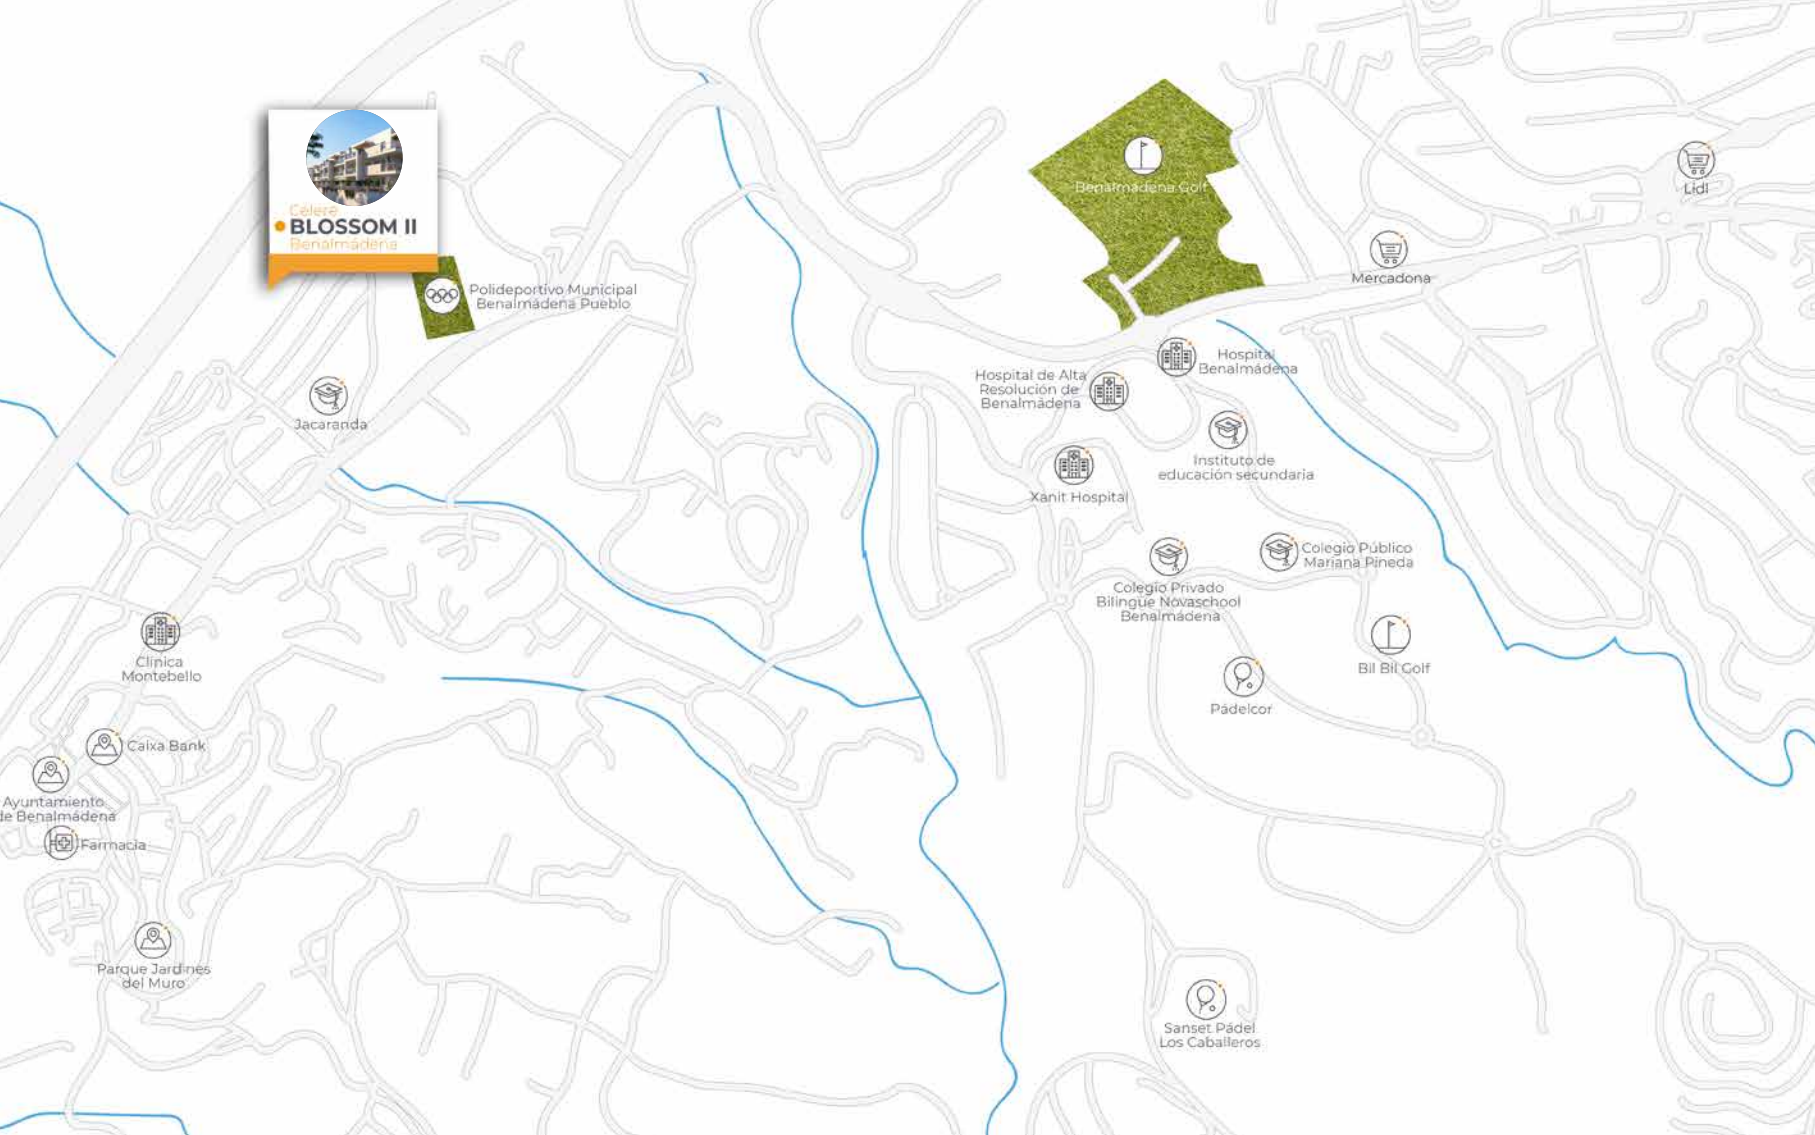

Gym

Swimming-pool

Room
social-gourmet

Efficiency
Classification B

Calle Menta, s/n
29631 • Benalmádena, Málaga
900 10 20 80
blossom@viacelere.com
viacelere.com

 **vía
célere**

COMMUNICATIONS

LOCATION

Célere Blossom II is a place to be enjoyed, located in Benalmádena, a town on the Costa del Sol in the province of Málaga.

Benalmádena, one of the area's leading tourist destinations, has all the services necessary for everyday life, such as sports areas, supermarkets, schools and leisure areas, meaning that you have everything you need close at hand.

Célere Blossom II has an unbeatable setting; it is connected to the main routes leading to the Autovía del Mediterráneo (AP-7), to only 15 km from the Airport and 24 km from the Center of Malaga and has views of the Mediterranean Sea.