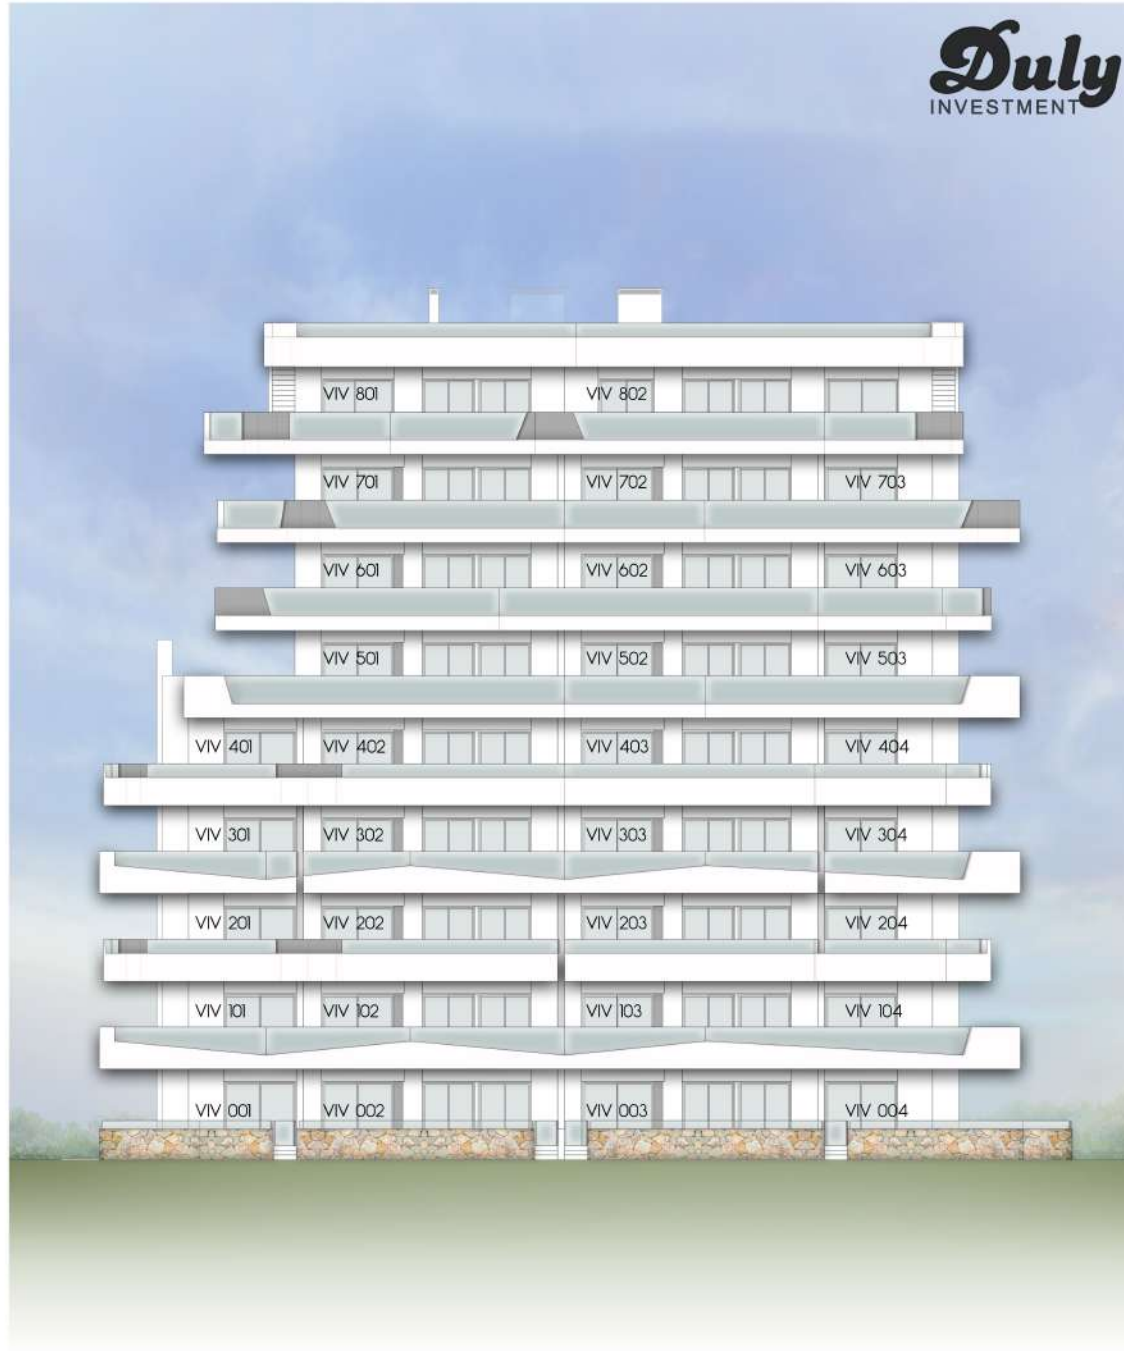

RESIDENCIAL 'AMANECER DE LUXE' - LAS DUNAS

Duly
INVESTMENT